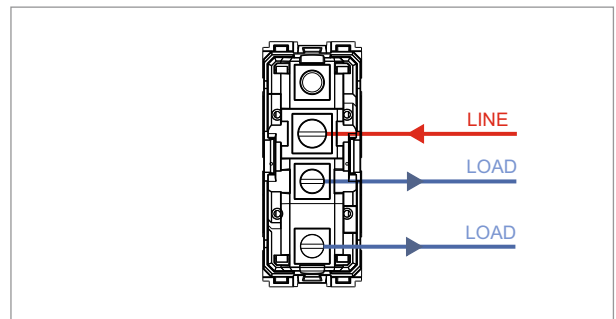

**TG9 Series**

**T9810 .34**

Switch 16A - 1 Gang - Two-way + blank - 1 module Metal Mellow Gold

5267.51.8

|                         |                           |
|-------------------------|---------------------------|
| Code:                   | T9810 .34                 |
| Series:                 | TG9 Series                |
| Family:                 | Switches                  |
| Module Size:            | One Module                |
| Colour:                 | Metal Mellow Gold         |
| Mark:                   | Norisys                   |
| Rated supply voltage:   | 230V A.C - 50Hz           |
| Maximum resistive load: | 16A                       |
| Dimensions:             | 55.6mm x 22.5mm x 50.09mm |
| Weight:                 | 42.2g                     |

**Wiring Diagram:**

**Drawings:**

**Installation:**

Installation of the product should be carried out in compliance with the current regulations regarding the installation of electrical systems in the country where the product is installed.