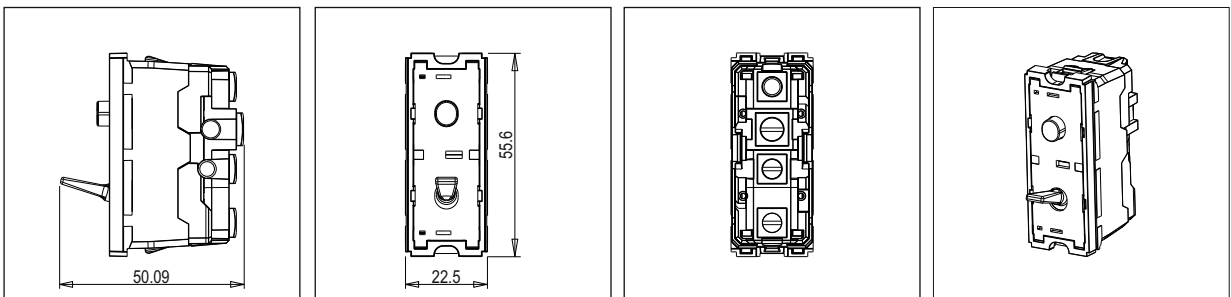

**TG9 Series**

**T9810 .34**

Switch 16A - 1 Gang - Two-way + blank - 1 module Metal Mellow Gold

5267.51.8

|                         |                           |
|-------------------------|---------------------------|
| Code:                   | T9810 .34                 |
| Series:                 | TG9 Series                |
| Family:                 | Switches                  |
| Module Size:            | One Module                |
| Colour:                 | Metal Mellow Gold         |
| Mark:                   | Norisys                   |
| Rated supply voltage:   | 230V A.C - 50Hz           |
| Maximum resistive load: | 16A                       |
| Dimensions:             | 55.6mm x 22.5mm x 50.09mm |
| Weight:                 | 42.2g                     |

**Wiring Diagram:**

**Drawings:**

**Installation:**

Installation of the product should be carried out in compliance with the current regulations regarding the installation of electrical systems in the country where the product is installed.