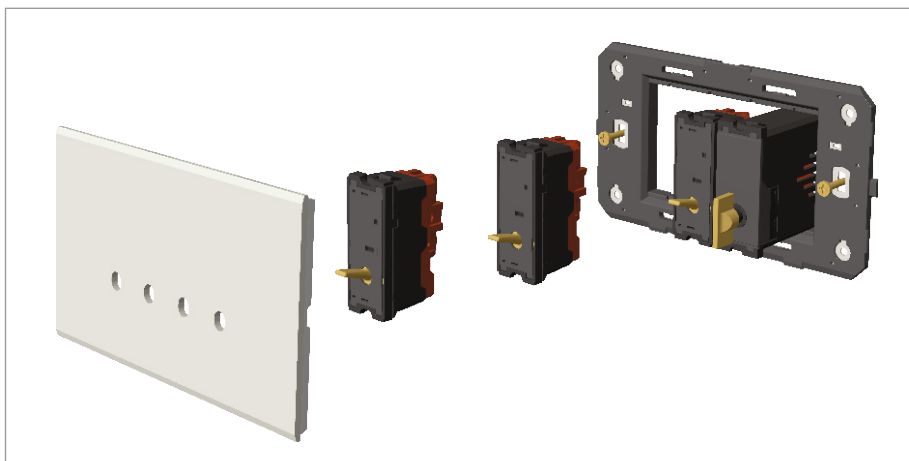

**TG9 Series**

**T9810 .34**

Switch 16A - 1 Gang - Two-way + blank - 1 module Metal Mellow Gold

5267.51.8

|                         |                           |
|-------------------------|---------------------------|
| Code:                   | T9810 .34                 |
| Series:                 | TG9 Series                |
| Family:                 | Switches                  |
| Module Size:            | One Module                |
| Colour:                 | Metal Mellow Gold         |
| Mark:                   | Norisys                   |
| Rated supply voltage:   | 230V A.C - 50Hz           |
| Maximum resistive load: | 16A                       |
| Dimensions:             | 55.6mm x 22.5mm x 50.09mm |
| Weight:                 | 42.2g                     |

**Wiring Diagram:**

**Drawings:**

**Installation:**

Installation of the product should be carried out in compliance with the current regulations regarding the installation of electrical systems in the country where the product is installed.