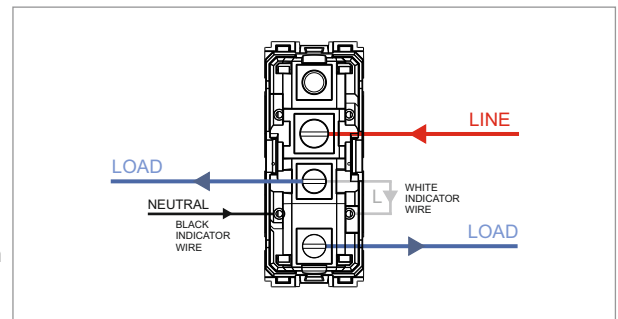

TG9 Series

T9801 .34

Switch 6A - 1 Gang - Two-way with indicator + blank - 1 module Metal Mellow Gold

5267.51.8

Code:	T9801 .34
Series:	TG9 Series
Family:	Switches
Module Size:	One Module
Colour:	Metal Mellow Gold
Mark:	Norisys
Rated supply voltage:	230V A.C - 50Hz
Maximum resistive load:	6A
Dimensions:	55.6mm x 22.5mm x 50.09mm
Weight:	43.0g

Wiring Diagram:

Drawings:

Installation:

Installation of the product should be carried out in compliance with the current regulations regarding the installation of electrical systems in the country where the product is installed.