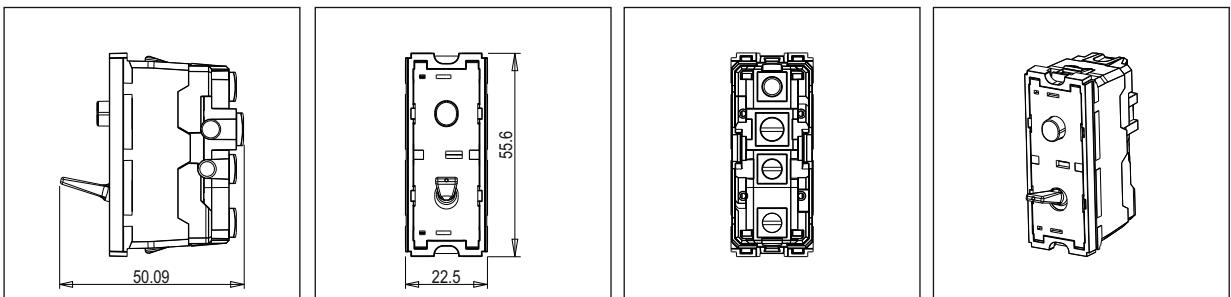

TG9 Series

T9801 .34

Switch 6A - 1 Gang - Two-way with indicator + blank - 1 module Metal Mellow Gold

5267.51.8

Code:	T9801 .34
Series:	TG9 Series
Family:	Switches
Module Size:	One Module
Colour:	Metal Mellow Gold
Mark:	Norisys
Rated supply voltage:	230V A.C - 50Hz
Maximum resistive load:	6A
Dimensions:	55.6mm x 22.5mm x 50.09mm
Weight:	43.0g

Wiring Diagram:

Drawings:

Installation:

Installation of the product should be carried out in compliance with the current regulations regarding the installation of electrical systems in the country where the product is installed.