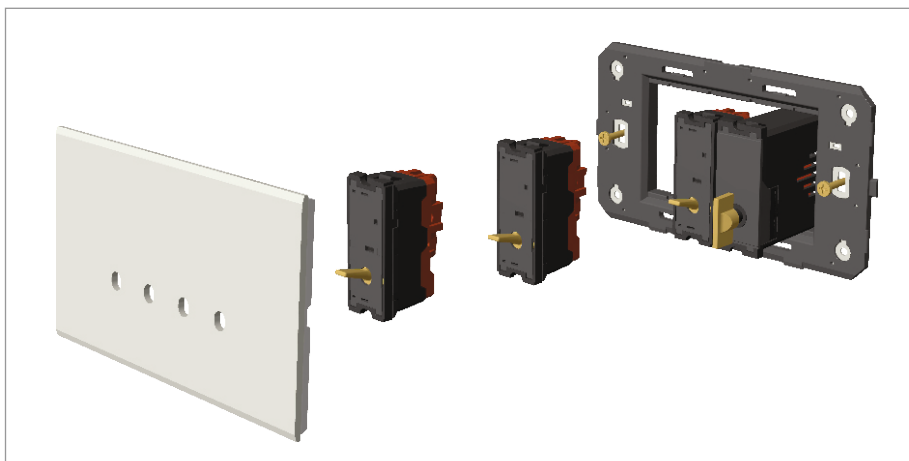

TG9 Series

T9801 .34

Switch 6A - 1 Gang - Two-way with indicator + blank - 1 module Metal Mellow Gold

5267.51.8

Code:	T9801 .34
Series:	TG9 Series
Family:	Switches
Module Size:	One Module
Colour:	Metal Mellow Gold
Mark:	Norisys
Rated supply voltage:	230V A.C - 50Hz
Maximum resistive load:	6A
Dimensions:	55.6mm x 22.5mm x 50.09mm
Weight:	43.0g

Wiring Diagram:

Drawings:

Installation:

Installation of the product should be carried out in compliance with the current regulations regarding the installation of electrical systems in the country where the product is installed.