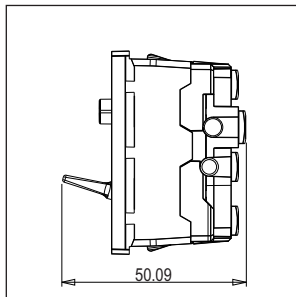

TG9 Series

T9801 .33

Switch 6A - 1 Gang - Two-way with indicator + blank - 1 module Metal Black Glossy

5267.51.8

Code:	T9801 .33
Series:	TG9 Series
Family:	Switches
Module Size:	One Module
Colour:	Metal Black Glossy
Mark:	Norisys
Rated supply voltage:	230V A.C - 50Hz
Maximum resistive load:	6A
Dimensions:	55.6mm x 22.5mm x 50.09mm
Weight:	43.0g

Wiring Diagram:

Drawings:

Installation:

Installation of the product should be carried out in compliance with the current regulations regarding the installation of electrical systems in the country where the product is installed.