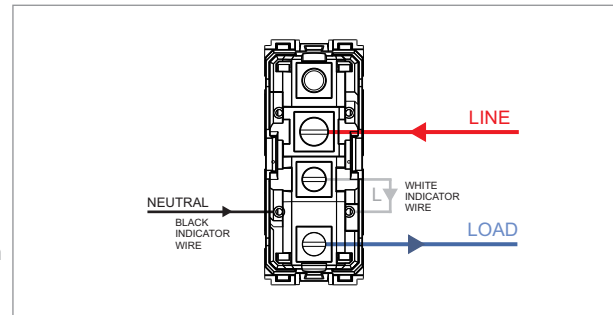

TG9 Series

T9801 .33

Switch 6A - 1 Gang - Two-way with indicator + blank - 1 module Metal Black Glossy

5267.51.8

Code:	T9801 .33
Series:	TG9 Series
Family:	Switches
Module Size:	One Module
Colour:	Metal Black Glossy
Mark:	Norisys
Rated supply voltage:	230V A.C - 50Hz
Maximum resistive load:	6A
Dimensions:	55.6mm x 22.5mm x 50.09mm
Weight:	43.0g

Wiring Diagram:

Drawings:

Installation:

Installation of the product should be carried out in compliance with the current regulations regarding the installation of electrical systems in the country where the product is installed.