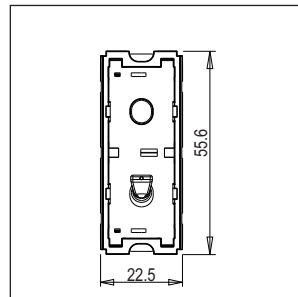

TG9 Series

T9801 .33

Switch 6A - 1 Gang - Two-way with indicator + blank - 1 module Metal Black Glossy

5267.51.8

Code:	T9801 .33
Series:	TG9 Series
Family:	Switches
Module Size:	One Module
Colour:	Metal Black Glossy
Mark:	Norisys
Rated supply voltage:	230V A.C - 50Hz
Maximum resistive load:	6A
Dimensions:	55.6mm x 22.5mm x 50.09mm
Weight:	43.0g

Wiring Diagram:

Drawings:

Installation:

Installation of the product should be carried out in compliance with the current regulations regarding the installation of electrical systems in the country where the product is installed.