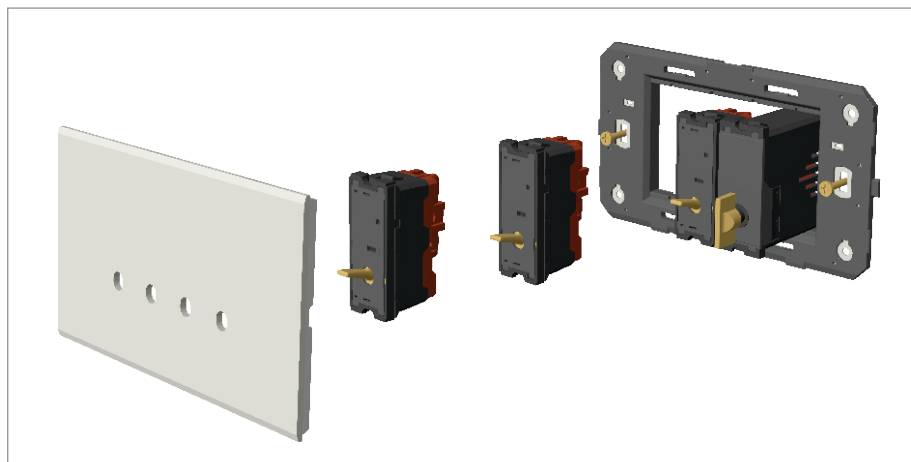

TG9 Series

T9801 .33

Switch 6A - 1 Gang - Two-way with indicator + blank - 1 module Metal Black Glossy

5267.51.8

Code:	T9801 .33
Series:	TG9 Series
Family:	Switches
Module Size:	One Module
Colour:	Metal Black Glossy
Mark:	Norisys
Rated supply voltage:	230V A.C - 50Hz
Maximum resistive load:	6A
Dimensions:	55.6mm x 22.5mm x 50.09mm
Weight:	43.0g

Wiring Diagram:

Drawings:

Installation:

Installation of the product should be carried out in compliance with the current regulations regarding the installation of electrical systems in the country where the product is installed.