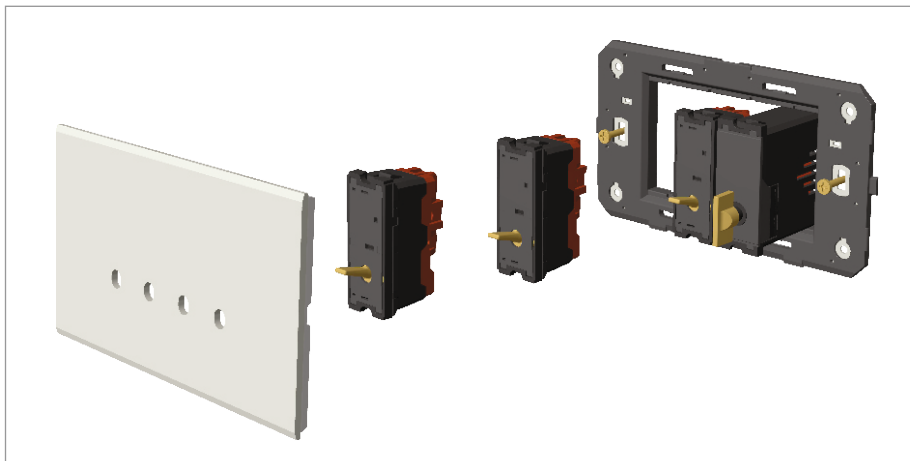

TG9 Series

T9800 .34

Switch 6A - 1 Gang - Two-way + blank - 1 module Metal Mellow Gold

5267.51.8

Code:	T9800 .34
Series:	TG9 Series
Family:	Switches
Module Size:	One Module
Colour:	Metal Mellow Gold
Mark:	Norisys
Rated supply voltage:	230V A.C - 50Hz
Maximum resistive load:	6A
Dimensions:	55.6mm x 22.5mm x 50.09mm
Weight:	42.0g

Wiring Diagram:

Drawings:

Installation:

Installation of the product should be carried out in compliance with the current regulations regarding the installation of electrical systems in the country where the product is installed.