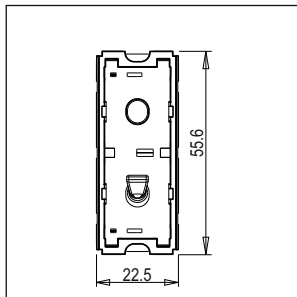

TG9 Series

T9800 .34

Switch 6A - 1 Gang - Two-way + blank - 1 module Metal Mellow Gold

5267.51.8

Code:	T9800 .34
Series:	TG9 Series
Family:	Switches
Module Size:	One Module
Colour:	Metal Mellow Gold
Mark:	Norisys
Rated supply voltage:	230V A.C - 50Hz
Maximum resistive load:	6A
Dimensions:	55.6mm x 22.5mm x 50.09mm
Weight:	42.0g

Wiring Diagram:

Drawings:

Installation:

Installation of the product should be carried out in compliance with the current regulations regarding the installation of electrical systems in the country where the product is installed.