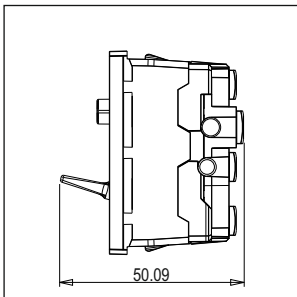

TG9 Series

T9800 .34

Switch 6A - 1 Gang - Two-way + blank - 1 module Metal Mellow Gold

5267.51.8

Code:	T9800 .34
Series:	TG9 Series
Family:	Switches
Module Size:	One Module
Colour:	Metal Mellow Gold
Mark:	Norisys
Rated supply voltage:	230V A.C - 50Hz
Maximum resistive load:	6A
Dimensions:	55.6mm x 22.5mm x 50.09mm
Weight:	42.0g

Wiring Diagram:

Drawings:

Installation:

Installation of the product should be carried out in compliance with the current regulations regarding the installation of electrical systems in the country where the product is installed.