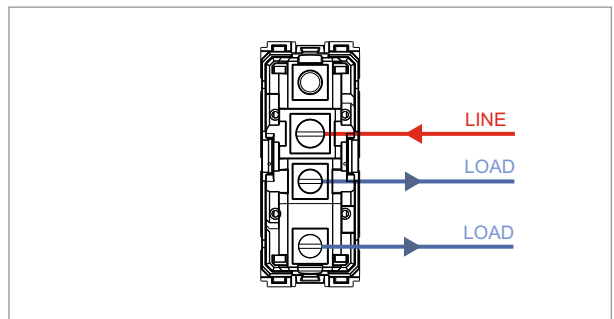

TG9 Series

T9800 .34

Switch 6A - 1 Gang - Two-way + blank - 1 module Metal Mellow Gold

5267.51.8

Code:	T9800 .34
Series:	TG9 Series
Family:	Switches
Module Size:	One Module
Colour:	Metal Mellow Gold
Mark:	Norisys
Rated supply voltage:	230V A.C - 50Hz
Maximum resistive load:	6A
Dimensions:	55.6mm x 22.5mm x 50.09mm
Weight:	42.0g

Wiring Diagram:

Drawings:

Installation:

Installation of the product should be carried out in compliance with the current regulations regarding the installation of electrical systems in the country where the product is installed.