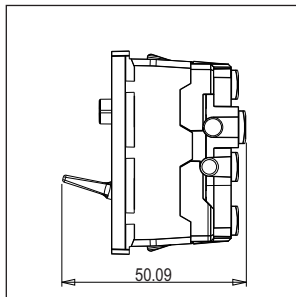

TG9 Series

T9800 .33

Switch 6A - 1 Gang - Two-way + blank - 1 module Metal Black Glossy

5267.51.8

Code:	T9800 .33
Series:	TG9 Series
Family:	Switches
Module Size:	One Module
Colour:	Metal Black Glossy
Mark:	Norisys
Rated supply voltage:	230V A.C - 50Hz
Maximum resistive load:	6A
Dimensions:	55.6mm x 22.5mm x 50.09mm
Weight:	42.0g

Wiring Diagram:

Drawings:

Installation:

Installation of the product should be carried out in compliance with the current regulations regarding the installation of electrical systems in the country where the product is installed.