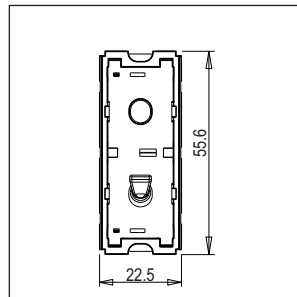

TG9 Series

T9800 .33

Switch 6A - 1 Gang - Two-way + blank - 1 module Metal Black Glossy

5267.51.8

Code:	T9800 .33
Series:	TG9 Series
Family:	Switches
Module Size:	One Module
Colour:	Metal Black Glossy
Mark:	Norisys
Rated supply voltage:	230V A.C - 50Hz
Maximum resistive load:	6A
Dimensions:	55.6mm x 22.5mm x 50.09mm
Weight:	42.0g

Wiring Diagram:

Drawings:

Installation:

Installation of the product should be carried out in compliance with the current regulations regarding the installation of electrical systems in the country where the product is installed.