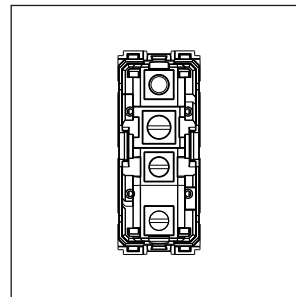

TG9 Series

T9800 .33

Switch 6A - 1 Gang - Two-way + blank - 1 module Metal Black Glossy

5267.51.8

Code:	T9800 .33
Series:	TG9 Series
Family:	Switches
Module Size:	One Module
Colour:	Metal Black Glossy
Mark:	Norisys
Rated supply voltage:	230V A.C - 50Hz
Maximum resistive load:	6A
Dimensions:	55.6mm x 22.5mm x 50.09mm
Weight:	42.0g

Wiring Diagram:

Drawings:

Installation:

Installation of the product should be carried out in compliance with the current regulations regarding the installation of electrical systems in the country where the product is installed.