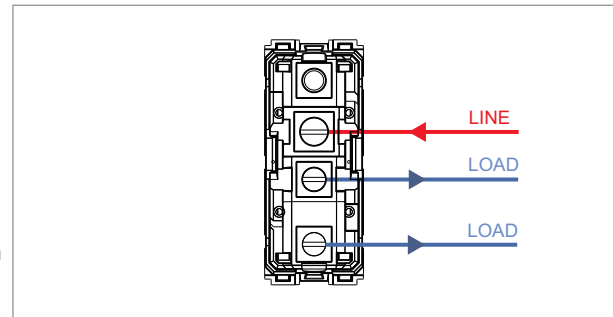

TG9 Series

T9800 .33

Switch 6A - 1 Gang - Two-way + blank - 1 module Metal Black Glossy

5267.51.8

Code:	T9800 .33
Series:	TG9 Series
Family:	Switches
Module Size:	One Module
Colour:	Metal Black Glossy
Mark:	Norisys
Rated supply voltage:	230V A.C - 50Hz
Maximum resistive load:	6A
Dimensions:	55.6mm x 22.5mm x 50.09mm
Weight:	42.0g

Wiring Diagram:

Drawings:

Installation:

Installation of the product should be carried out in compliance with the current regulations regarding the installation of electrical systems in the country where the product is installed.