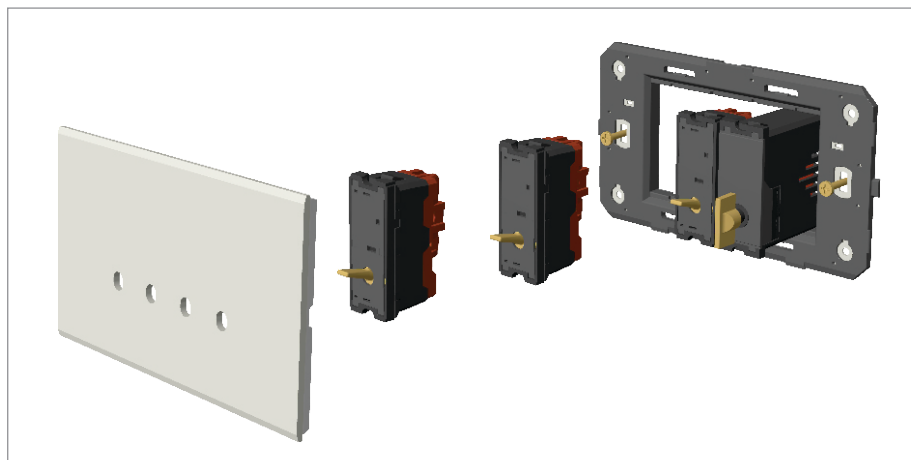

TG9 Series

T9800 .33

Switch 6A - 1 Gang - Two-way + blank - 1 module Metal Black Glossy

5267.51.8

Code:	T9800 .33
Series:	TG9 Series
Family:	Switches
Module Size:	One Module
Colour:	Metal Black Glossy
Mark:	Norisys
Rated supply voltage:	230V A.C - 50Hz
Maximum resistive load:	6A
Dimensions:	55.6mm x 22.5mm x 50.09mm
Weight:	42.0g

Wiring Diagram:

Drawings:

Installation:

Installation of the product should be carried out in compliance with the current regulations regarding the installation of electrical systems in the country where the product is installed.