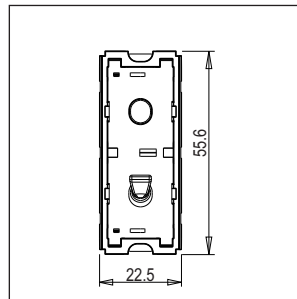

TG9 Series

T9800 .31

Switch 6A - 1 Gang - Two-way + blank - 1 module Metal Chrome Glossy

5267.51.8

Code:	T9800 .31
Series:	TG9 Series
Family:	Switches
Module Size:	One Module
Colour:	Metal Chrome Glossy
Mark:	Norisys
Rated supply voltage:	230V A.C - 50Hz
Maximum resistive load:	6A
Dimensions:	55.6mm x 22.5mm x 50.09mm
Weight:	42.0g

Wiring Diagram:

Drawings:

Installation:

Installation of the product should be carried out in compliance with the current regulations regarding the installation of electrical systems in the country where the product is installed.