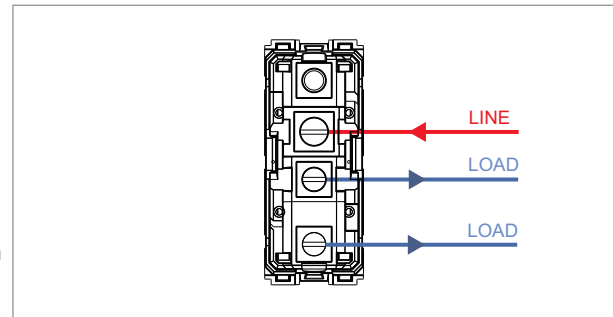

TG9 Series

T9800 .31

Switch 6A - 1 Gang - Two-way + blank - 1 module Metal Chrome Glossy

5267.51.8

Code:	T9800 .31
Series:	TG9 Series
Family:	Switches
Module Size:	One Module
Colour:	Metal Chrome Glossy
Mark:	Norisys
Rated supply voltage:	230V A.C - 50Hz
Maximum resistive load:	6A
Dimensions:	55.6mm x 22.5mm x 50.09mm
Weight:	42.0g

Wiring Diagram:

Drawings:

Installation:

Installation of the product should be carried out in compliance with the current regulations regarding the installation of electrical systems in the country where the product is installed.