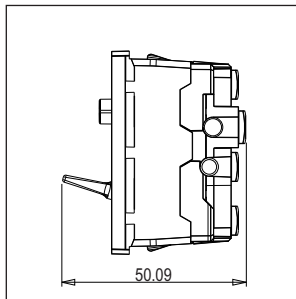

TG9 Series

T9800 .31

Switch 6A - 1 Gang - Two-way + blank - 1 module Metal Chrome Glossy

5267.51.8

Code:	T9800 .31
Series:	TG9 Series
Family:	Switches
Module Size:	One Module
Colour:	Metal Chrome Glossy
Mark:	Norisys
Rated supply voltage:	230V A.C - 50Hz
Maximum resistive load:	6A
Dimensions:	55.6mm x 22.5mm x 50.09mm
Weight:	42.0g

Wiring Diagram:

Drawings:

Installation:

Installation of the product should be carried out in compliance with the current regulations regarding the installation of electrical systems in the country where the product is installed.