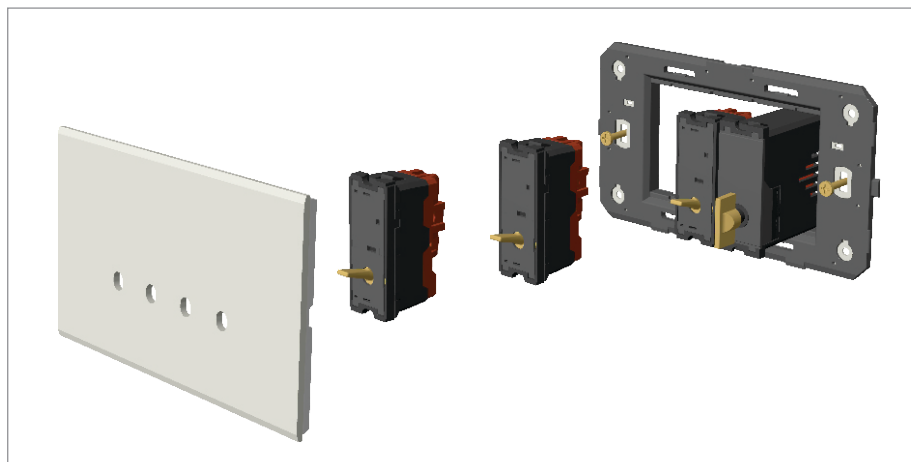

TG9 Series

T9800 .31

Switch 6A - 1 Gang - Two-way + blank - 1 module Metal Chrome Glossy

5267.51.8

Code:	T9800 .31
Series:	TG9 Series
Family:	Switches
Module Size:	One Module
Colour:	Metal Chrome Glossy
Mark:	Norisys
Rated supply voltage:	230V A.C - 50Hz
Maximum resistive load:	6A
Dimensions:	55.6mm x 22.5mm x 50.09mm
Weight:	42.0g

Wiring Diagram:

Drawings:

Installation:

Installation of the product should be carried out in compliance with the current regulations regarding the installation of electrical systems in the country where the product is installed.