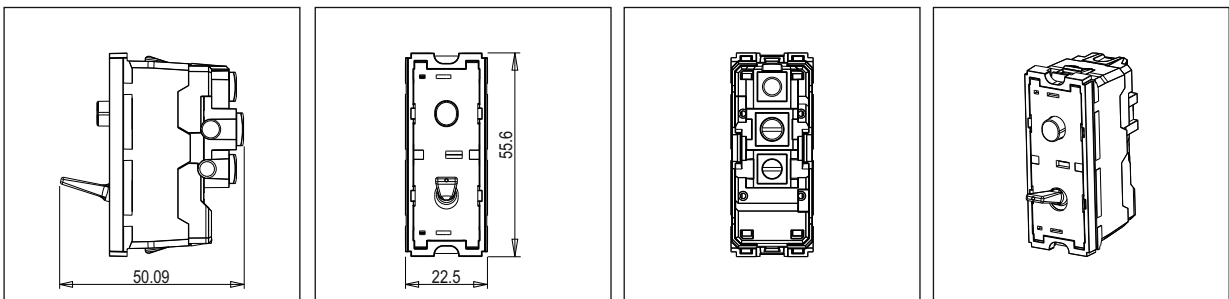

TG9 Series

T9701 .34

Switch 6A - 1 Gang - One-way with indicator + blank - 1 module Metal Mellow Gold

5267.51.8

Code:	T9701 .34
Series:	TG9 Series
Family:	Switches
Module Size:	One Module
Colour:	Metal Mellow Gold
Mark:	Norisys
Rated supply voltage:	230V A.C - 50Hz
Maximum resistive load:	6A
Dimensions:	55.6mm x 22.5mm x 50.09mm
Weight:	43.4g

Wiring Diagram:

Drawings:

Installation:

Installation of the product should be carried out in compliance with the current regulations regarding the installation of electrical systems in the country where the product is installed.