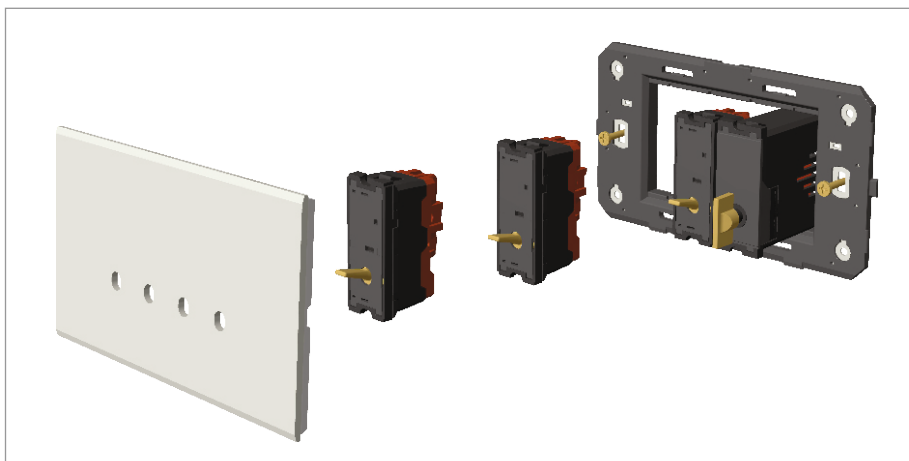

TG9 Series

T9701 .34

Switch 6A - 1 Gang - One-way with indicator + blank - 1 module Metal Mellow Gold

5267.51.8

Code:	T9701 .34
Series:	TG9 Series
Family:	Switches
Module Size:	One Module
Colour:	Metal Mellow Gold
Mark:	Norisys
Rated supply voltage:	230V A.C - 50Hz
Maximum resistive load:	6A
Dimensions:	55.6mm x 22.5mm x 50.09mm
Weight:	43.4g

Wiring Diagram:

Drawings:

Installation:

Installation of the product should be carried out in compliance with the current regulations regarding the installation of electrical systems in the country where the product is installed.