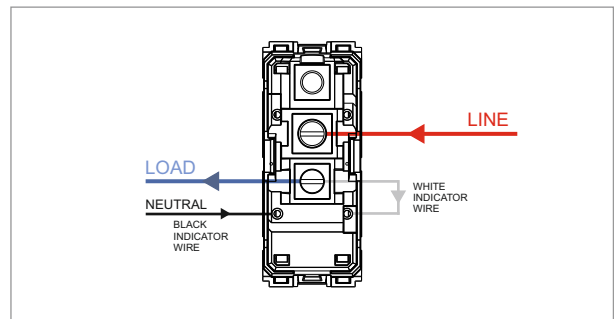

TG9 Series

T9701 .34

Switch 6A - 1 Gang - One-way with indicator + blank - 1 module Metal Mellow Gold

5267.51.8

Code:	T9701 .34
Series:	TG9 Series
Family:	Switches
Module Size:	One Module
Colour:	Metal Mellow Gold
Mark:	Norisys
Rated supply voltage:	230V A.C - 50Hz
Maximum resistive load:	6A
Dimensions:	55.6mm x 22.5mm x 50.09mm
Weight:	43.4g

Wiring Diagram:

Drawings:

Installation:

Installation of the product should be carried out in compliance with the current regulations regarding the installation of electrical systems in the country where the product is installed.