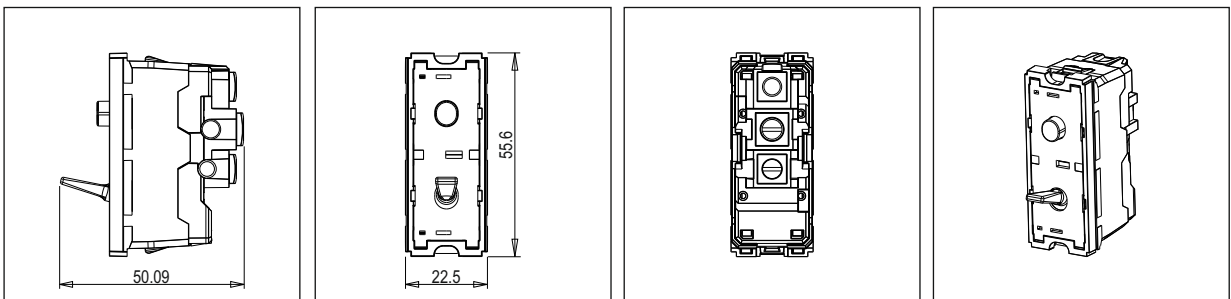

TG9 Series

T9700 .34

Switch 6A - 1 Gang - One-way + blank - 1 module Metal Mellow Gold

5267.51.8

Code:	T9700 .34
Series:	TG9 Series
Family:	Switches
Module Size:	One Module
Colour:	Metal Mellow Gold
Mark:	Norisys
Rated supply voltage:	230V A.C - 50Hz
Maximum resistive load:	6A
Dimensions:	55.6mm x 22.5mm x 50.09mm
Weight:	37.7g

Wiring Diagram:

Drawings:

Installation:

Installation of the product should be carried out in compliance with the current regulations regarding the installation of electrical systems in the country where the product is installed.