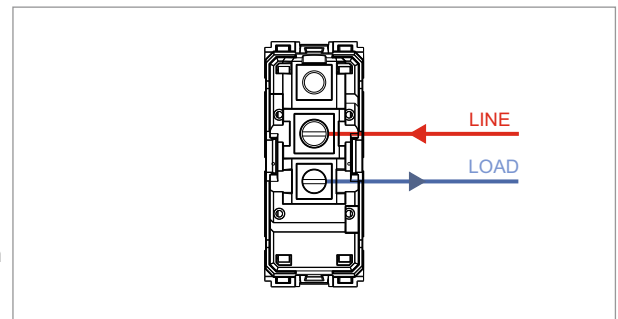

TG9 Series

T9700 .34

Switch 6A - 1 Gang - One-way + blank - 1 module Metal Mellow Gold

5267.51.8

Code:	T9700 .34
Series:	TG9 Series
Family:	Switches
Module Size:	One Module
Colour:	Metal Mellow Gold
Mark:	Norisys
Rated supply voltage:	230V A.C - 50Hz
Maximum resistive load:	6A
Dimensions:	55.6mm x 22.5mm x 50.09mm
Weight:	37.7g

Wiring Diagram:

Drawings:

Installation:

Installation of the product should be carried out in compliance with the current regulations regarding the installation of electrical systems in the country where the product is installed.