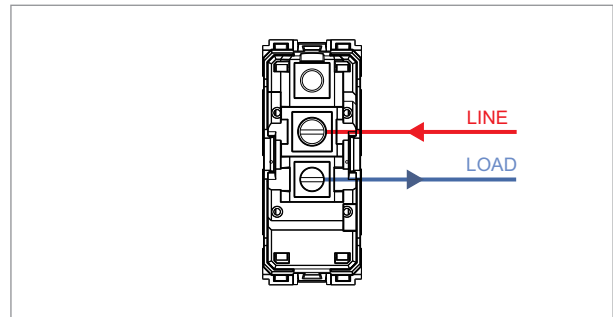

TG9 Series

T9700 .33

Switch 6A - 1 Gang - One-way + blank - 1 module Metal Black Glossy

5267.51.8

Code:	T9700 .33
Series:	TG9 Series
Family:	Switches
Module Size:	One Module
Colour:	Metal Black Glossy
Mark:	Norisys
Rated supply voltage:	230V A.C - 50Hz
Maximum resistive load:	6A
Dimensions:	55.6mm x 22.5mm x 50.09mm
Weight:	37.7g

Wiring Diagram:

Drawings:

Installation:

Installation of the product should be carried out in compliance with the current regulations regarding the installation of electrical systems in the country where the product is installed.