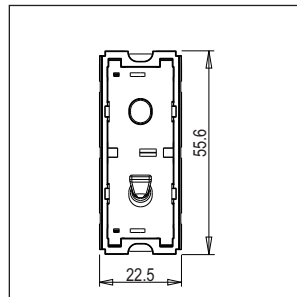

TG9 Series

T9700 .33

Switch 6A - 1 Gang - One-way + blank - 1 module Metal Black Glossy

5267.51.8

Code:	T9700 .33
Series:	TG9 Series
Family:	Switches
Module Size:	One Module
Colour:	Metal Black Glossy
Mark:	Norisys
Rated supply voltage:	230V A.C - 50Hz
Maximum resistive load:	6A
Dimensions:	55.6mm x 22.5mm x 50.09mm
Weight:	37.7g

Wiring Diagram:

Drawings:

Installation:

Installation of the product should be carried out in compliance with the current regulations regarding the installation of electrical systems in the country where the product is installed.