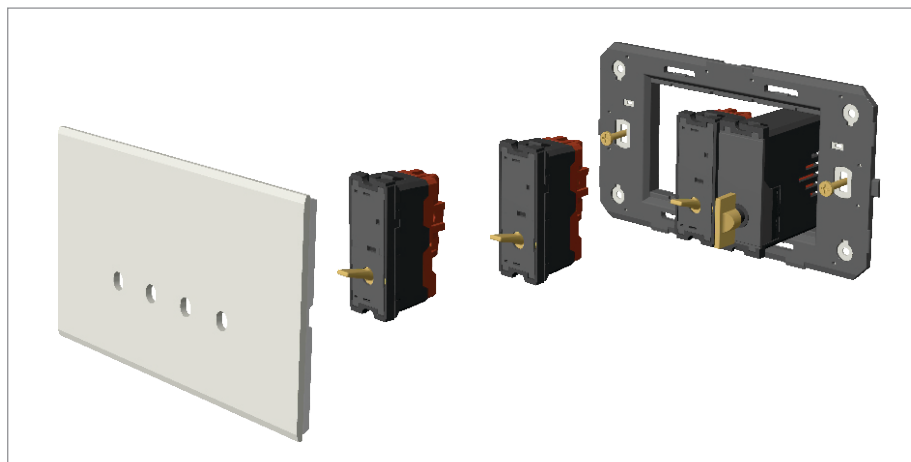

TG9 Series

T9700 .33

Switch 6A - 1 Gang - One-way + blank - 1 module Metal Black Glossy

5267.51.8

Code:	T9700 .33
Series:	TG9 Series
Family:	Switches
Module Size:	One Module
Colour:	Metal Black Glossy
Mark:	Norisys
Rated supply voltage:	230V A.C - 50Hz
Maximum resistive load:	6A
Dimensions:	55.6mm x 22.5mm x 50.09mm
Weight:	37.7g

Wiring Diagram:

Drawings:

Installation:

Installation of the product should be carried out in compliance with the current regulations regarding the installation of electrical systems in the country where the product is installed.