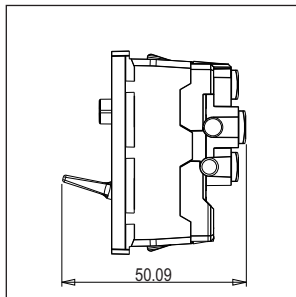

TG9 Series

T9700 .33

Switch 6A - 1 Gang - One-way + blank - 1 module Metal Black Glossy

5267.51.8

Code:	T9700 .33
Series:	TG9 Series
Family:	Switches
Module Size:	One Module
Colour:	Metal Black Glossy
Mark:	Norisys
Rated supply voltage:	230V A.C - 50Hz
Maximum resistive load:	6A
Dimensions:	55.6mm x 22.5mm x 50.09mm
Weight:	37.7g

Wiring Diagram:

Drawings:

Installation:

Installation of the product should be carried out in compliance with the current regulations regarding the installation of electrical systems in the country where the product is installed.