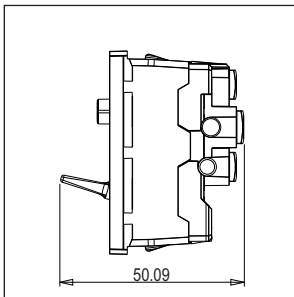

TG9 Series

T9700 .31

Switch 6A - 1 Gang - One-way + blank - 1 module Metal Chrome Glossy

5267.51.8

Code:	T9700 .31
Series:	TG9 Series
Family:	Switches
Module Size:	One Module
Colour:	Metal Chrome Glossy
Mark:	Norisys
Rated supply voltage:	230V A.C - 50Hz
Maximum resistive load:	6A
Dimensions:	55.6mm x 22.5mm x 50.09mm
Weight:	37.7g

Wiring Diagram:

Drawings:

Installation:

Installation of the product should be carried out in compliance with the current regulations regarding the installation of electrical systems in the country where the product is installed.