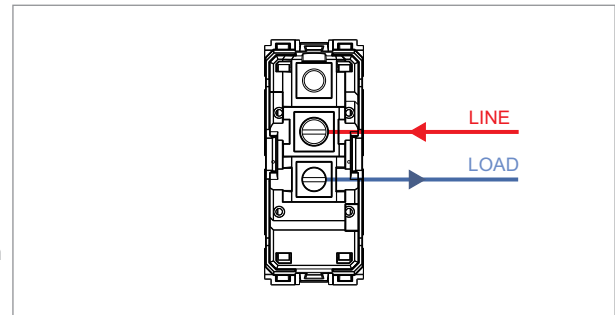

TG9 Series

T9700 .31

Switch 6A - 1 Gang - One-way + blank - 1 module Metal Chrome Glossy

5267.51.8

Code:	T9700 .31
Series:	TG9 Series
Family:	Switches
Module Size:	One Module
Colour:	Metal Chrome Glossy
Mark:	Norisys
Rated supply voltage:	230V A.C - 50Hz
Maximum resistive load:	6A
Dimensions:	55.6mm x 22.5mm x 50.09mm
Weight:	37.7g

Wiring Diagram:

Drawings:

Installation:

Installation of the product should be carried out in compliance with the current regulations regarding the installation of electrical systems in the country where the product is installed.