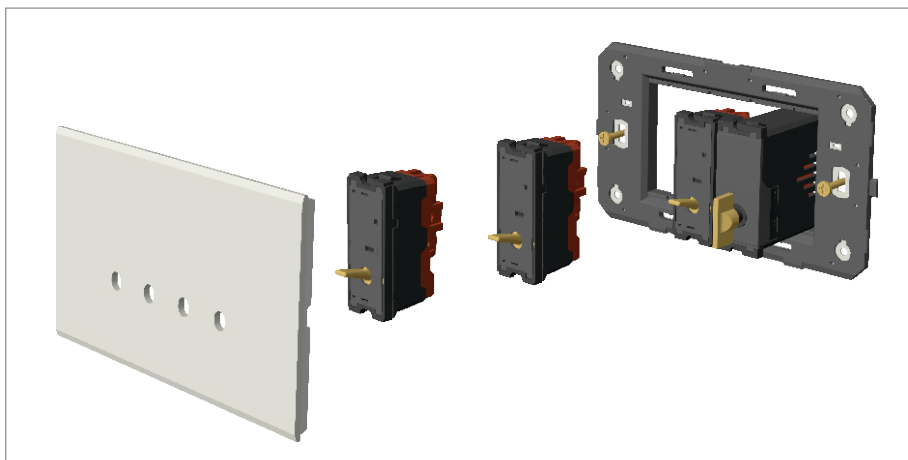

TG9 Series

T9700 .31

Switch 6A - 1 Gang - One-way + blank - 1 module Metal Chrome Glossy

5267.51.8

Code:	T9700 .31
Series:	TG9 Series
Family:	Switches
Module Size:	One Module
Colour:	Metal Chrome Glossy
Mark:	Norisys
Rated supply voltage:	230V A.C - 50Hz
Maximum resistive load:	6A
Dimensions:	55.6mm x 22.5mm x 50.09mm
Weight:	37.7g

Wiring Diagram:

Drawings:

Installation:

Installation of the product should be carried out in compliance with the current regulations regarding the installation of electrical systems in the country where the product is installed.