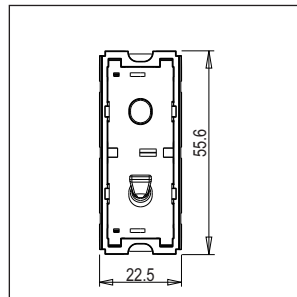

TG9 Series

T9700 .31

Switch 6A - 1 Gang - One-way + blank - 1 module Metal Chrome Glossy

5267.51.8

Code:	T9700 .31
Series:	TG9 Series
Family:	Switches
Module Size:	One Module
Colour:	Metal Chrome Glossy
Mark:	Norisys
Rated supply voltage:	230V A.C - 50Hz
Maximum resistive load:	6A
Dimensions:	55.6mm x 22.5mm x 50.09mm
Weight:	37.7g

Wiring Diagram:

Drawings:

Installation:

Installation of the product should be carried out in compliance with the current regulations regarding the installation of electrical systems in the country where the product is installed.