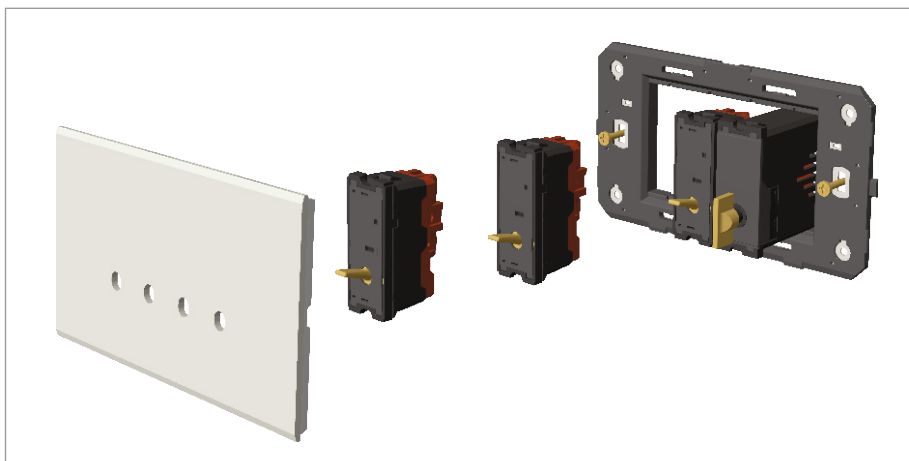

TG9 Series

T9700 .02

Switch 6A - 1 Gang - One-way + blank - 1 module Plastic Quartz Gray

5267.51.8

Code:	T9700 .02
Series:	TG9 Series
Family:	Switches
Module Size:	One Module
Colour:	Plastic Quartz Gray
Mark:	Norisys
Rated supply voltage:	230V A.C - 50Hz
Maximum resistive load:	6A
Dimensions:	55.6mm x 22.5mm x 50.09mm
Weight:	36.8g

Wiring Diagram:

Drawings:

Installation:

Installation of the product should be carried out in compliance with the current regulations regarding the installation of electrical systems in the country where the product is installed.