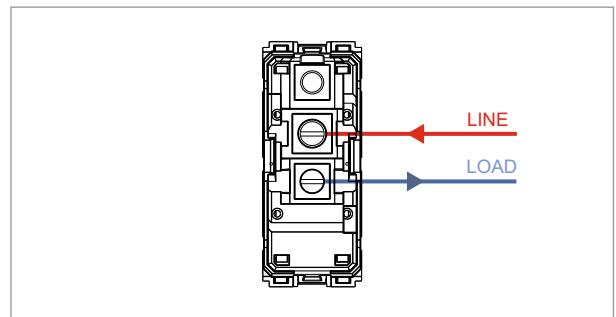

TG9 Series

T9700 .02

Switch 6A - 1 Gang - One-way + blank - 1 module Plastic Quartz Gray

5267.51.8

Code:	T9700 .02
Series:	TG9 Series
Family:	Switches
Module Size:	One Module
Colour:	Plastic Quartz Gray
Mark:	Norisys
Rated supply voltage:	230V A.C - 50Hz
Maximum resistive load:	6A
Dimensions:	55.6mm x 22.5mm x 50.09mm
Weight:	36.8g

Wiring Diagram:

Drawings:

Installation:

Installation of the product should be carried out in compliance with the current regulations regarding the installation of electrical systems in the country where the product is installed.