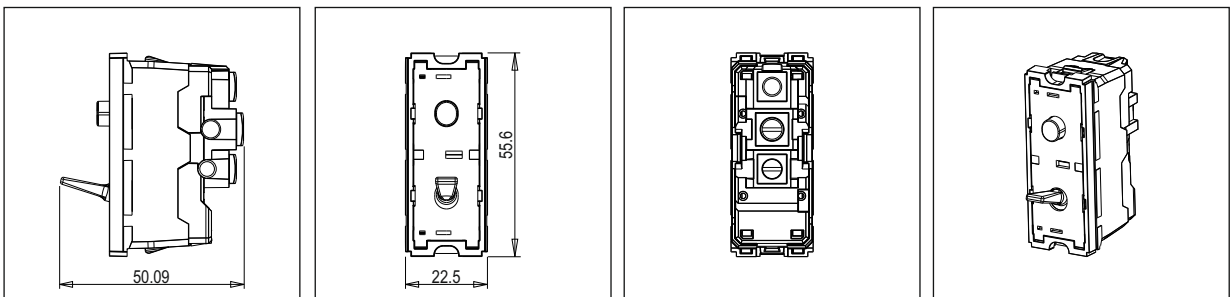

TG9 Series

T9700 .02

Switch 6A - 1 Gang - One-way + blank - 1 module Plastic Quartz Gray

5267.51.8

Code:	T9700 .02
Series:	TG9 Series
Family:	Switches
Module Size:	One Module
Colour:	Plastic Quartz Gray
Mark:	Norisys
Rated supply voltage:	230V A.C - 50Hz
Maximum resistive load:	6A
Dimensions:	55.6mm x 22.5mm x 50.09mm
Weight:	36.8g

Wiring Diagram:

Drawings:

Installation:

Installation of the product should be carried out in compliance with the current regulations regarding the installation of electrical systems in the country where the product is installed.