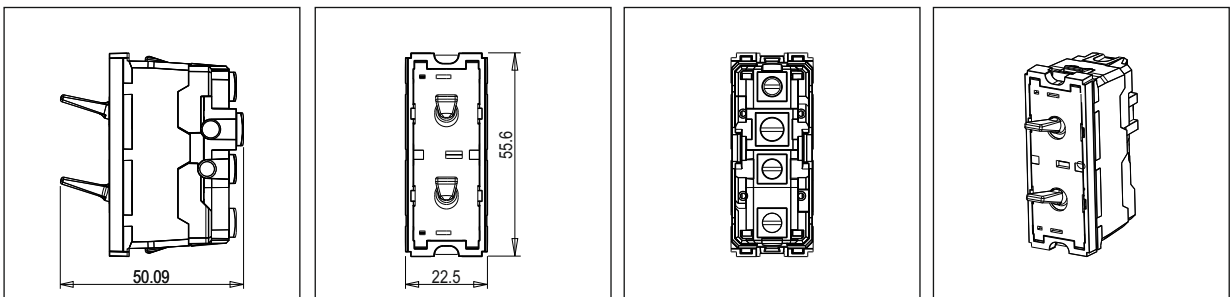

**TG9 Series**

**T9500 .34**

Switch 6A - 2 Gang - One-way + Two way - 1 module Metal Mellow Gold

5267.51.8

Code:	T9500 .34
Series:	TG9 Series
Family:	Switches
Module Size:	One Module
Colour:	Metal Mellow Gold
Mark:	Norisys
Rated supply voltage:	230V A.C - 50Hz
Maximum resistive load:	6A
Dimensions:	55.6mm x 22.5mm x 50.09mm
Weight:	48.9g

**Wiring Diagram:**

**Drawings:**

**Installation:**

Installation of the product should be carried out in compliance with the current regulations regarding the installation of electrical systems in the country where the product is installed.