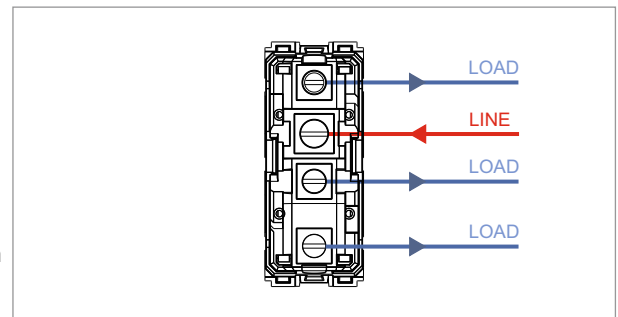

**TG9 Series**

**T9500 .34**

Switch 6A - 2 Gang - One-way + Two way - 1 module Metal Mellow Gold

5267.51.8

Code:	T9500 .34
Series:	TG9 Series
Family:	Switches
Module Size:	One Module
Colour:	Metal Mellow Gold
Mark:	Norisys
Rated supply voltage:	230V A.C - 50Hz
Maximum resistive load:	6A
Dimensions:	55.6mm x 22.5mm x 50.09mm
Weight:	48.9g

**Wiring Diagram:**

**Drawings:**

**Installation:**

Installation of the product should be carried out in compliance with the current regulations regarding the installation of electrical systems in the country where the product is installed.