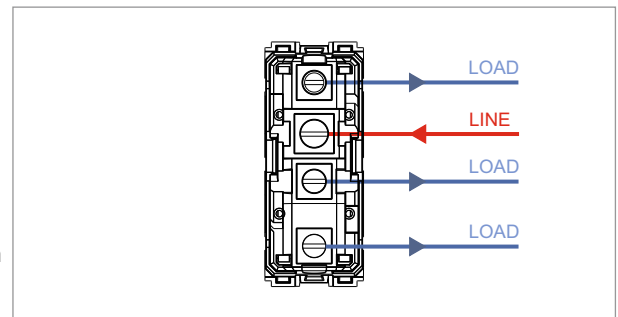

TG9 Series

T9500 .33

Switch 6A - 2 Gang - One-way + Two way - 1 module Metal Black Glossy

5267.51.8

Code:	T9500 .33
Series:	TG9 Series
Family:	Switches
Module Size:	One Module
Colour:	Metal Black Glossy
Mark:	Norisys
Rated supply voltage:	230V A.C - 50Hz
Maximum resistive load:	6A
Dimensions:	55.6mm x 22.5mm x 50.09mm
Weight:	48.9g

Wiring Diagram:

Drawings:

Installation:

Installation of the product should be carried out in compliance with the current regulations regarding the installation of electrical systems in the country where the product is installed.