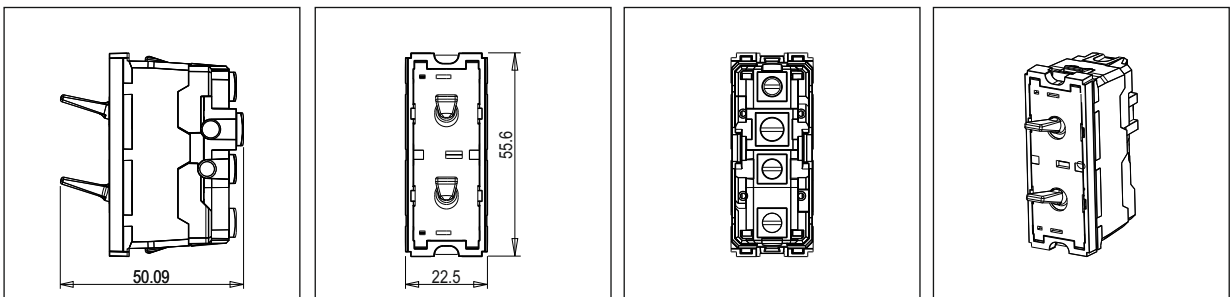

TG9 Series

T9500 .33

Switch 6A - 2 Gang - One-way + Two way - 1 module Metal Black Glossy

5267.51.8

Code:	T9500 .33
Series:	TG9 Series
Family:	Switches
Module Size:	One Module
Colour:	Metal Black Glossy
Mark:	Norisys
Rated supply voltage:	230V A.C - 50Hz
Maximum resistive load:	6A
Dimensions:	55.6mm x 22.5mm x 50.09mm
Weight:	48.9g

Wiring Diagram:

Drawings:

Installation:

Installation of the product should be carried out in compliance with the current regulations regarding the installation of electrical systems in the country where the product is installed.