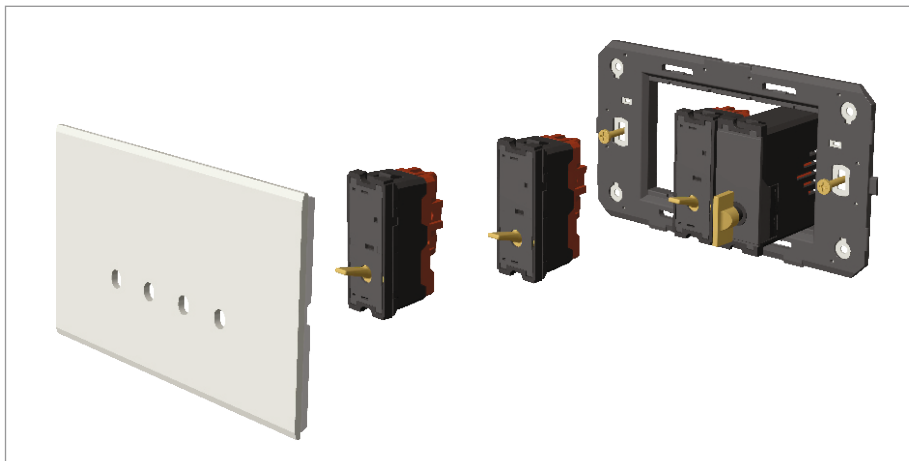

TG9 Series

T9300 .34

Switch 6A - 2 Gang - Both switches One-way - 1 module Metal Mellow Gold

5267.51.8

Code:	T9300 .34
Series:	TG9 Series
Family:	Switches
Module Size:	One Module
Colour:	Metal Mellow Gold
Mark:	Norisys
Rated supply voltage:	230V A.C - 50Hz
Maximum resistive load:	6A
Dimensions:	55.6mm x 22.5mm x 50.09mm
Weight:	45.8g

Wiring Diagram:

Drawings:

Installation:

Installation of the product should be carried out in compliance with the current regulations regarding the installation of electrical systems in the country where the product is installed.