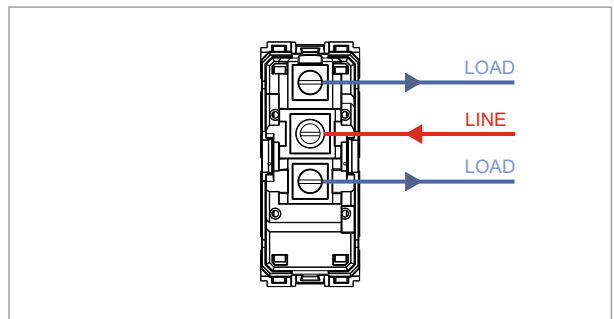

TG9 Series

T9300 .34

Switch 6A - 2 Gang - Both switches One-way - 1 module Metal Mellow Gold

5267.51.8

Code:	T9300 .34
Series:	TG9 Series
Family:	Switches
Module Size:	One Module
Colour:	Metal Mellow Gold
Mark:	Norisys
Rated supply voltage:	230V A.C - 50Hz
Maximum resistive load:	6A
Dimensions:	55.6mm x 22.5mm x 50.09mm
Weight:	45.8g

Wiring Diagram:

Drawings:

Installation:

Installation of the product should be carried out in compliance with the current regulations regarding the installation of electrical systems in the country where the product is installed.