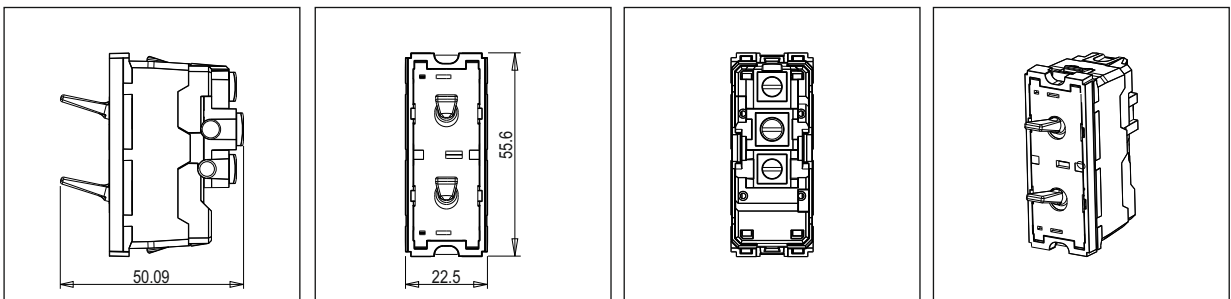

TG9 Series

T9300 .34

Switch 6A - 2 Gang - Both switches One-way - 1 module Metal Mellow Gold

5267.51.8

Code:	T9300 .34
Series:	TG9 Series
Family:	Switches
Module Size:	One Module
Colour:	Metal Mellow Gold
Mark:	Norisys
Rated supply voltage:	230V A.C - 50Hz
Maximum resistive load:	6A
Dimensions:	55.6mm x 22.5mm x 50.09mm
Weight:	45.8g

Wiring Diagram:

Drawings:

Installation:

Installation of the product should be carried out in compliance with the current regulations regarding the installation of electrical systems in the country where the product is installed.