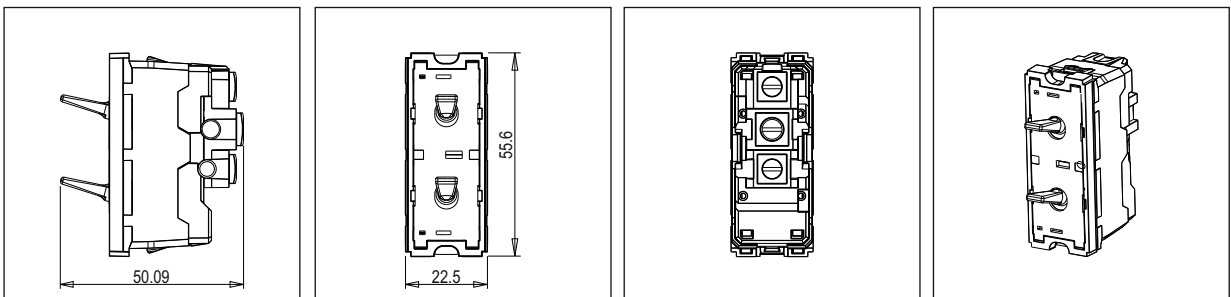

TG9 Series

T9300 .33

Switch 6A - 2 Gang - Both switches One-way - 1 module Metal Black Glossy

5267.51.8

Code:	T9300 .33
Series:	TG9 Series
Family:	Switches
Module Size:	One Module
Colour:	Metal Black Glossy
Mark:	Norisys
Rated supply voltage:	230V A.C - 50Hz
Maximum resistive load:	6A
Dimensions:	55.6mm x 22.5mm x 50.09mm
Weight:	45.8g

Wiring Diagram:

Drawings:

Installation:

Installation of the product should be carried out in compliance with the current regulations regarding the installation of electrical systems in the country where the product is installed.