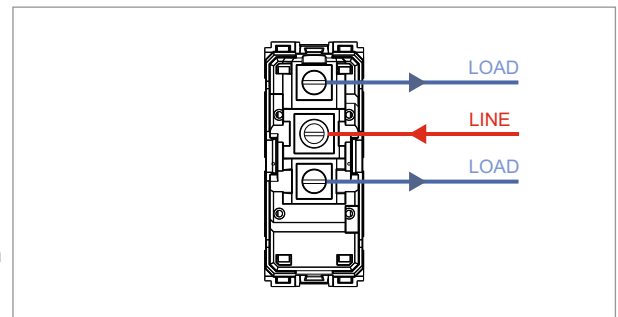

TG9 Series

T9300 .33

Switch 6A - 2 Gang - Both switches One-way - 1 module Metal Black Glossy

5267.51.8

Code:	T9300 .33
Series:	TG9 Series
Family:	Switches
Module Size:	One Module
Colour:	Metal Black Glossy
Mark:	Norisys
Rated supply voltage:	230V A.C - 50Hz
Maximum resistive load:	6A
Dimensions:	55.6mm x 22.5mm x 50.09mm
Weight:	45.8g

Wiring Diagram:

Drawings:

Installation:

Installation of the product should be carried out in compliance with the current regulations regarding the installation of electrical systems in the country where the product is installed.