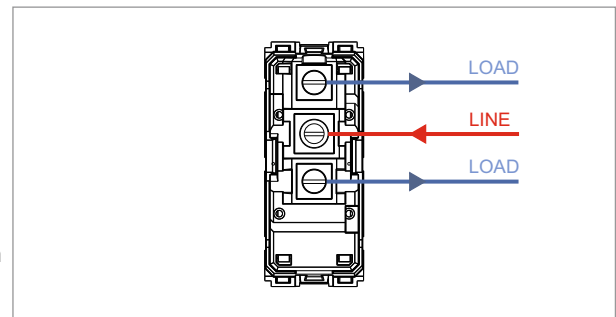

**TG9 Series**

**T9300 .31**

Switch 6A - 2 Gang - Both switches One-way - 1 module Metal Chrome Glossy

5267.51.8

Code:	T9300 .31
Series:	TG9 Series
Family:	Switches
Module Size:	One Module
Colour:	Metal Chrome Glossy
Mark:	Norisys
Rated supply voltage:	230V A.C - 50Hz
Maximum resistive load:	6A
Dimensions:	55.6mm x 22.5mm x 50.09mm
Weight:	45.8g

**Wiring Diagram:**

**Drawings:**

**Installation:**

Installation of the product should be carried out in compliance with the current regulations regarding the installation of electrical systems in the country where the product is installed.