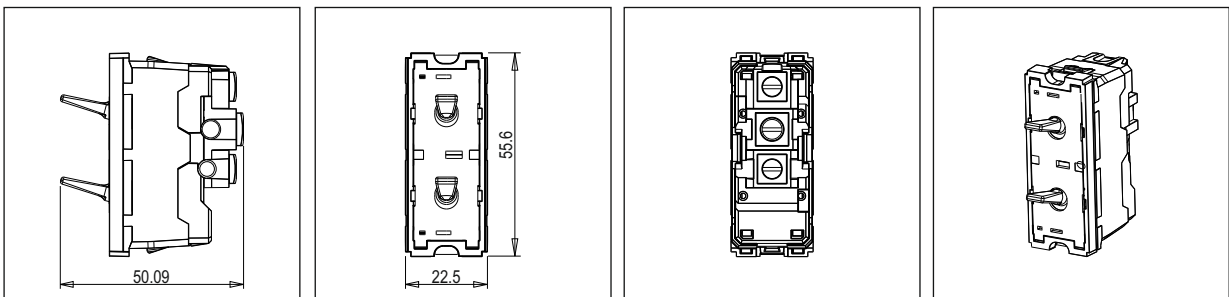

**TG9 Series**

**T9300 .31**

Switch 6A - 2 Gang - Both switches One-way - 1 module Metal Chrome Glossy

5267.51.8

Code:	T9300 .31
Series:	TG9 Series
Family:	Switches
Module Size:	One Module
Colour:	Metal Chrome Glossy
Mark:	Norisys
Rated supply voltage:	230V A.C - 50Hz
Maximum resistive load:	6A
Dimensions:	55.6mm x 22.5mm x 50.09mm
Weight:	45.8g

**Wiring Diagram:**

**Drawings:**

**Installation:**

Installation of the product should be carried out in compliance with the current regulations regarding the installation of electrical systems in the country where the product is installed.