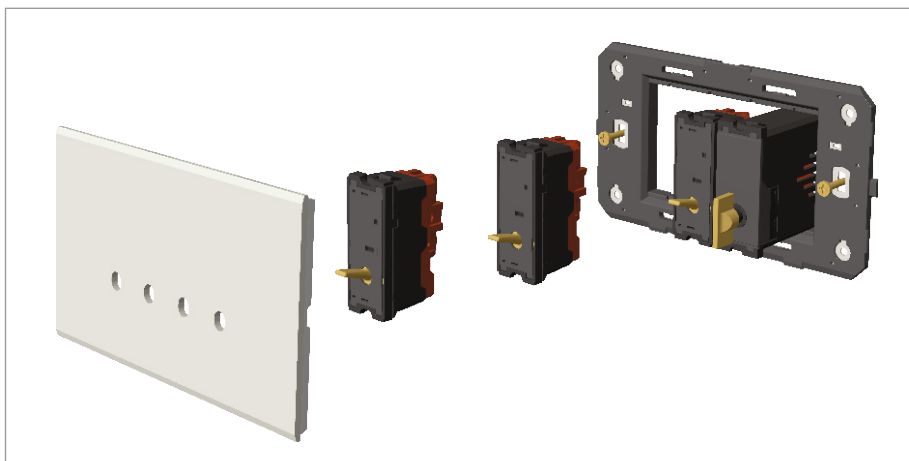

**TG9 Series**

**T9300 .31**

Switch 6A - 2 Gang - Both switches One-way - 1 module Metal Chrome Glossy

5267.51.8

Code:	T9300 .31
Series:	TG9 Series
Family:	Switches
Module Size:	One Module
Colour:	Metal Chrome Glossy
Mark:	Norisys
Rated supply voltage:	230V A.C - 50Hz
Maximum resistive load:	6A
Dimensions:	55.6mm x 22.5mm x 50.09mm
Weight:	45.8g

**Wiring Diagram:**

**Drawings:**

**Installation:**

Installation of the product should be carried out in compliance with the current regulations regarding the installation of electrical systems in the country where the product is installed.