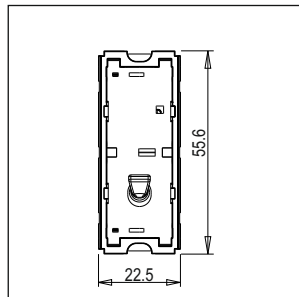

**TG9 Series**

**T9100 .34**

Switch 6A - 1 Gang - One-way - 1 module Metal Mellow Gold

5267.51.8

Code:	T9100 .34
Series:	TG9 Series
Family:	Switches
Module Size:	One Module
Colour:	Metal Mellow Gold
Mark:	Norisys
Rated supply voltage:	230V A.C - 50Hz
Maximum resistive load:	6A
Dimensions:	55.6mm x 22.5mm x 50.09mm
Weight:	37.3g

**Wiring Diagram:**

**Drawings:**

**Installation:**

Installation of the product should be carried out in compliance with the current regulations regarding the installation of electrical systems in the country where the product is installed.