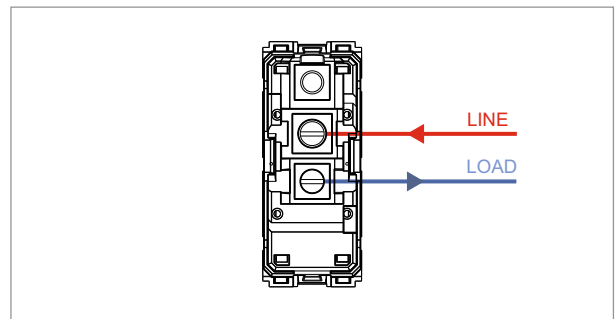

**TG9 Series**

**T9100 .34**

Switch 6A - 1 Gang - One-way - 1 module Metal Mellow Gold

5267.51.8

Code:	T9100 .34
Series:	TG9 Series
Family:	Switches
Module Size:	One Module
Colour:	Metal Mellow Gold
Mark:	Norisys
Rated supply voltage:	230V A.C - 50Hz
Maximum resistive load:	6A
Dimensions:	55.6mm x 22.5mm x 50.09mm
Weight:	37.3g

**Wiring Diagram:**

**Drawings:**

**Installation:**

Installation of the product should be carried out in compliance with the current regulations regarding the installation of electrical systems in the country where the product is installed.