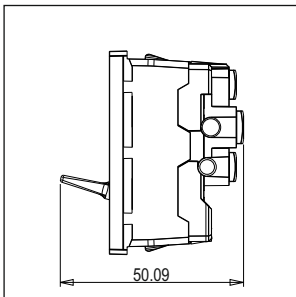

**TG9 Series**

**T9100 .34**

Switch 6A - 1 Gang - One-way - 1 module Metal Mellow Gold

5267.51.8

Code:	T9100 .34
Series:	TG9 Series
Family:	Switches
Module Size:	One Module
Colour:	Metal Mellow Gold
Mark:	Norisys
Rated supply voltage:	230V A.C - 50Hz
Maximum resistive load:	6A
Dimensions:	55.6mm x 22.5mm x 50.09mm
Weight:	37.3g

**Wiring Diagram:**

**Drawings:**

**Installation:**

Installation of the product should be carried out in compliance with the current regulations regarding the installation of electrical systems in the country where the product is installed.