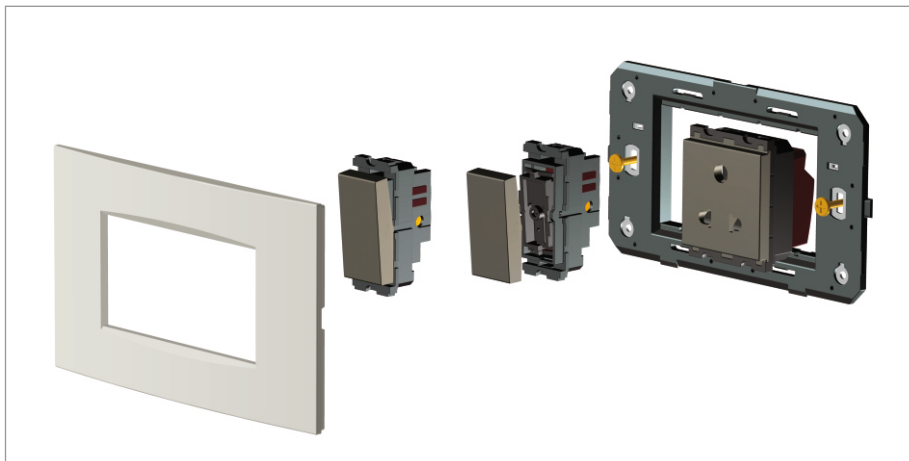

SQUARE Series

S8233 .01

“Clean My Room” Switch with indicator (Collar Style) - 1 module Frost White

5267.51.8

Code:	S8233 .01
Series:	SQUARE Series
Family:	Hospitality Modules
Module Size:	One Module
Colour:	Frost White
Mark:	Norisys
Rated supply voltage:	230V
Maximum resistive load:	6A
Dimensions:	24mm x 67.4mm x 36mm
Weight:	31.1g

Wiring Diagram:

Drawings:

Installation:

Installation of the product should be carried out in compliance with the current regulations regarding the installation of electrical systems in the country where the product is installed.