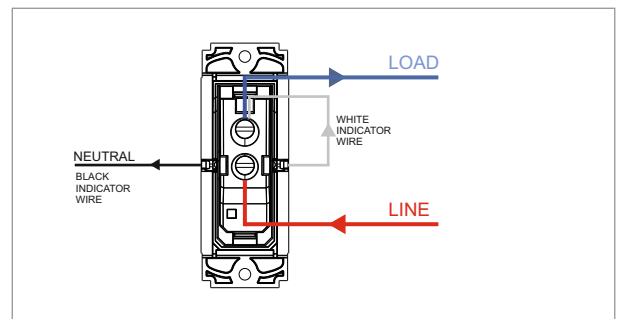

SQUARE Series

S8233 .01

“Clean My Room” Switch with indicator (Collar Style) - 1 module Frost White

5267.51.8

Code:	S8233 .01
Series:	SQUARE Series
Family:	Hospitality Modules
Module Size:	One Module
Colour:	Frost White
Mark:	Norisys
Rated supply voltage:	230V
Maximum resistive load:	6A
Dimensions:	24mm x 67.4mm x 36mm
Weight:	31.1g

Wiring Diagram:

Drawings:

Installation:

Installation of the product should be carried out in compliance with the current regulations regarding the installation of electrical systems in the country where the product is installed.