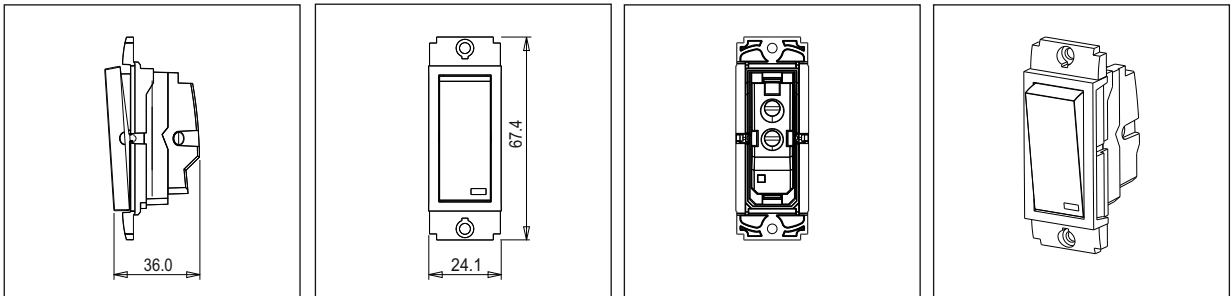

SQUARE Series

S8233 .01

“Clean My Room” Switch with indicator (Collar Style) - 1 module Frost White

5267.51.8

Code:	S8233 .01
Series:	SQUARE Series
Family:	Hospitality Modules
Module Size:	One Module
Colour:	Frost White
Mark:	Norisys
Rated supply voltage:	230V
Maximum resistive load:	6A
Dimensions:	24mm x 67.4mm x 36mm
Weight:	31.1g

Wiring Diagram:

Drawings:

Installation:

Installation of the product should be carried out in compliance with the current regulations regarding the installation of electrical systems in the country where the product is installed.