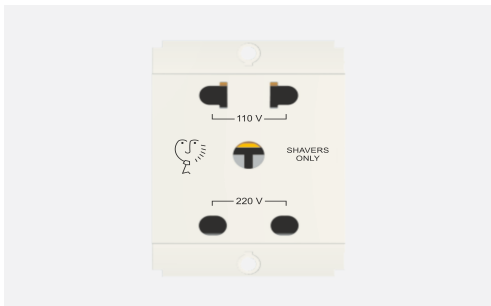

SQUARE Series

S7723 .01

Shaver Socket 220V/110V with transformer - 2 Module Frost White

5267.51.8

Code:	S7723 .01
Series:	SQUARE Series
Family:	Hospitality Modules
Module Size:	Two Module
Colour:	Frost White
Mark:	Norisys
Rated supply voltage:	220V/110V
Maximum resistive load:	13A
Dimensions:	48mm x 67.4mm x 33.6mm
Weight:	122.3g