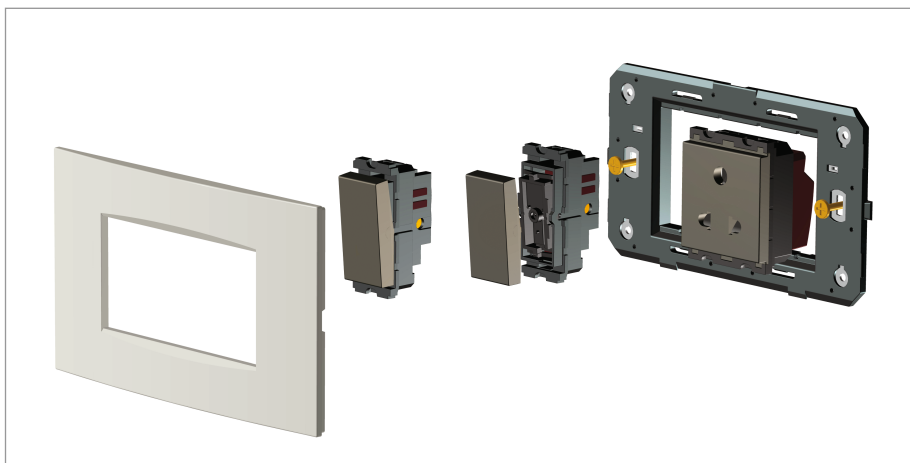

SQUARE Series

S7723 .01

Shaver Socket 220V/110V with transformer - 2 Module Frost White

5267.51.8

Code:	S7723 .01
Series:	SQUARE Series
Family:	Hospitality Modules
Module Size:	Two Module
Colour:	Frost White
Mark:	Norisys
Rated supply voltage:	220V/110V
Maximum resistive load:	13A
Dimensions:	48mm x 67.4mm x 33.6mm
Weight:	122.3g

Wiring Diagram:

Drawings:

Installation:

Installation of the product should be carried out in compliance with the current regulations regarding the installation of electrical systems in the country where the product is installed.