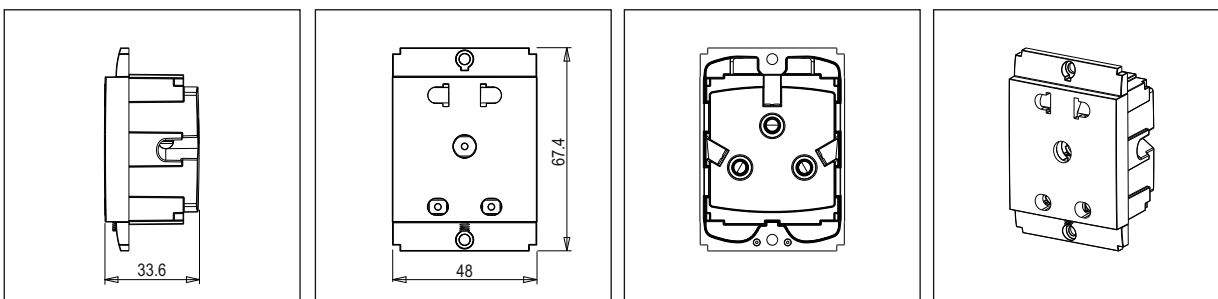

SQUARE Series

S7723 .01

Shaver Socket 220V/110V with transformer - 2 Module Frost White

5267.51.8

Code:	S7723 .01
Series:	SQUARE Series
Family:	Hospitality Modules
Module Size:	Two Module
Colour:	Frost White
Mark:	Norisys
Rated supply voltage:	220V/110V
Maximum resistive load:	13A
Dimensions:	48mm x 67.4mm x 33.6mm
Weight:	122.3g

Wiring Diagram:

Drawings:

Installation:

Installation of the product should be carried out in compliance with the current regulations regarding the installation of electrical systems in the country where the product is installed.