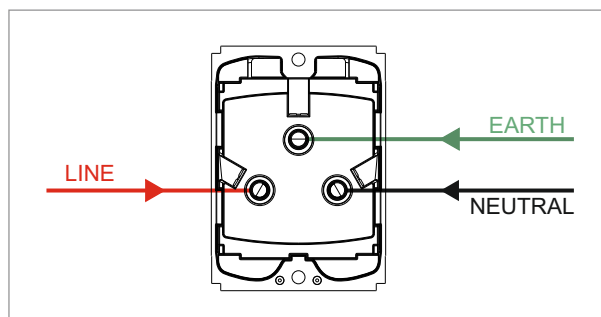

SQUARE Series

S7723 .01

Shaver Socket 220V/110V with transformer - 2 Module Frost White

5267.51.8

Code:	S7723 .01
Series:	SQUARE Series
Family:	Hospitality Modules
Module Size:	Two Module
Colour:	Frost White
Mark:	Norisys
Rated supply voltage:	220V/110V
Maximum resistive load:	13A
Dimensions:	48mm x 67.4mm x 33.6mm
Weight:	122.3g

Wiring Diagram:

Drawings:

Installation:

Installation of the product should be carried out in compliance with the current regulations regarding the installation of electrical systems in the country where the product is installed.