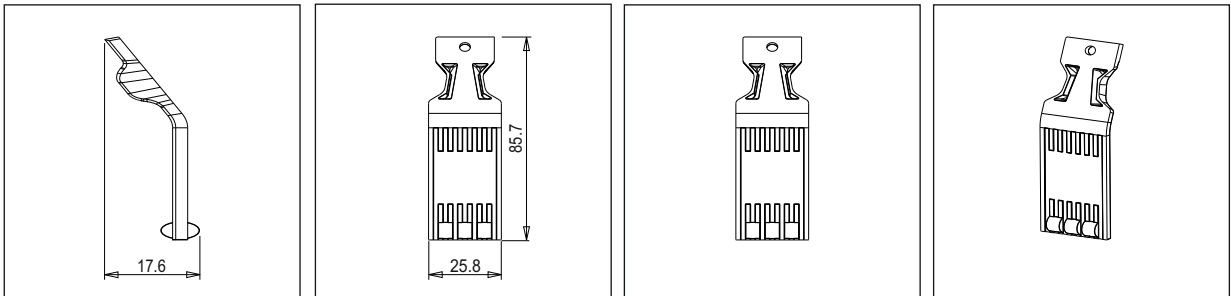

SQUARE Series

S7720 .01

Key Fob - customized Frost White

5267.51.8

Code:	S7720 .01
Series:	SQUARE Series
Family:	Hospitality Modules
Module Size:	Two Module
Colour:	Frost White
Mark:	Norisys
Rated supply voltage:	--
Maximum resistive load:	--
Dimensions:	25.8mm x 85.7mm x 17.6mm
Weight:	7.8g

Wiring Diagram:

Drawings:

Installation:

Installation of the product should be carried out in compliance with the current regulations regarding the installation of electrical systems in the country where the product is installed.