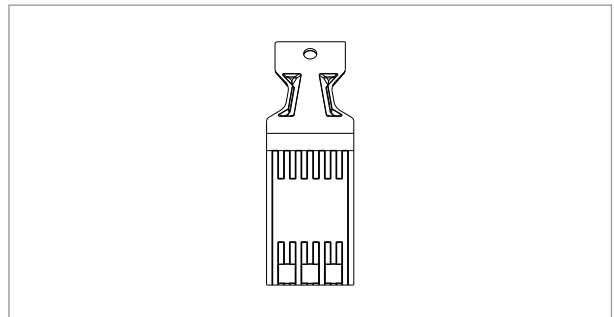

SQUARE Series

S7720 .01

Key Fob - customized Frost White

5267.51.8

Code:	S7720 .01
Series:	SQUARE Series
Family:	Hospitality Modules
Module Size:	Two Module
Colour:	Frost White
Mark:	Norisys
Rated supply voltage:	--
Maximum resistive load:	--
Dimensions:	25.8mm x 85.7mm x 17.6mm
Weight:	7.8g

Wiring Diagram:

Drawings:

Installation:

Installation of the product should be carried out in compliance with the current regulations regarding the installation of electrical systems in the country where the product is installed.