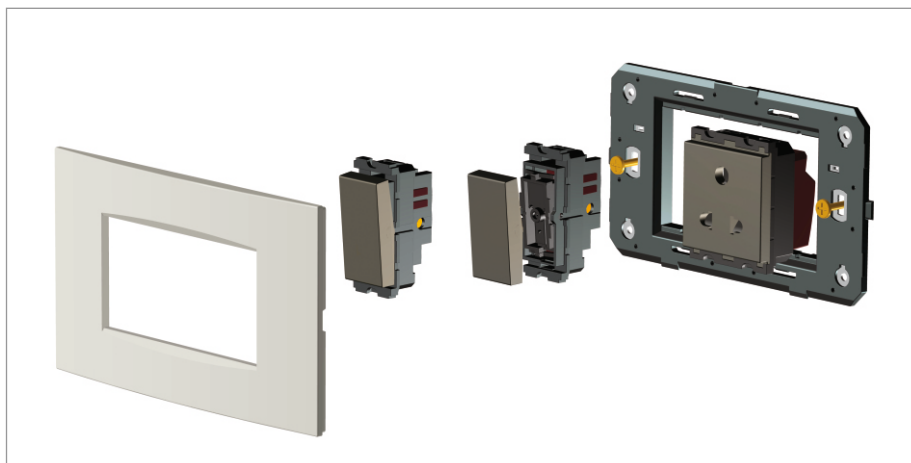

SQUARE Series

S7719 .23

25A Key Fob Switch Double Pole with indicator - 2 Module Graphite Gray

5267.51.8

Code:	S7719 .23
Series:	SQUARE Series
Family:	Hospitality Modules
Module Size:	Two Module
Colour:	Graphite Gray
Mark:	Norisys
Rated supply voltage:	230V
Maximum resistive load:	25A
Dimensions:	45mm x 96.3mm x 49.6mm
Weight:	70.3g

Wiring Diagram:

Drawings:

Installation:

Installation of the product should be carried out in compliance with the current regulations regarding the installation of electrical systems in the country where the product is installed.