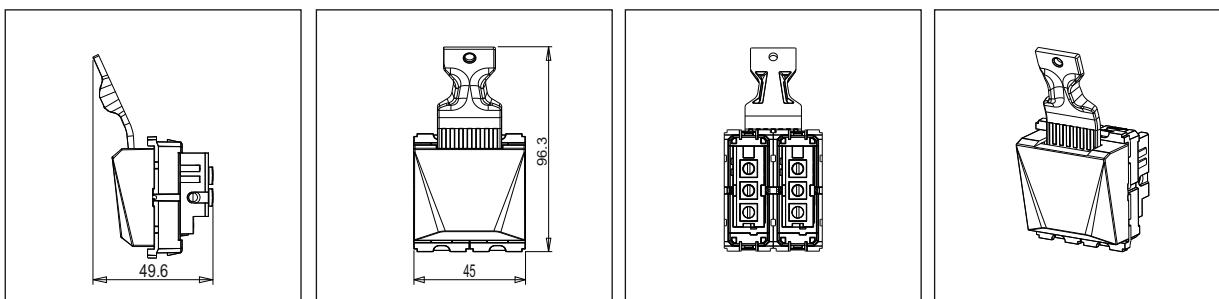

SQUARE Series

S7719 .23

25A Key Fob Switch Double Pole with indicator - 2 Module Graphite Gray

5267.51.8

Code:	S7719 .23
Series:	SQUARE Series
Family:	Hospitality Modules
Module Size:	Two Module
Colour:	Graphite Gray
Mark:	Norisys
Rated supply voltage:	230V
Maximum resistive load:	25A
Dimensions:	45mm x 96.3mm x 49.6mm
Weight:	70.3g

Wiring Diagram:

Drawings:

Installation:

Installation of the product should be carried out in compliance with the current regulations regarding the installation of electrical systems in the country where the product is installed.