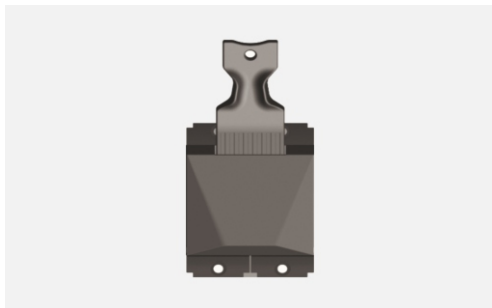

SQUARE Series

S7719 .23

25A Key Fob Switch Double Pole with indicator - 2 Module Graphite Gray

5267.51.8

Code:	S7719 .23
Series:	SQUARE Series
Family:	Hospitality Modules
Module Size:	Two Module
Colour:	Graphite Gray
Mark:	Norisys
Rated supply voltage:	230V
Maximum resistive load:	25A
Dimensions:	45mm x 96.3mm x 49.6mm
Weight:	70.3g