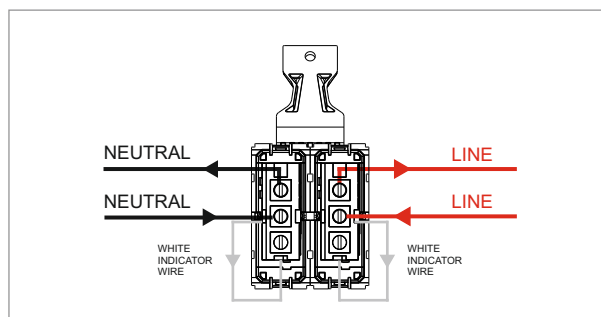

SQUARE Series

S7719 .23

25A Key Fob Switch Double Pole with indicator - 2 Module Graphite Gray

5267.51.8

Code:	S7719 .23
Series:	SQUARE Series
Family:	Hospitality Modules
Module Size:	Two Module
Colour:	Graphite Gray
Mark:	Norisys
Rated supply voltage:	230V
Maximum resistive load:	25A
Dimensions:	45mm x 96.3mm x 49.6mm
Weight:	70.3g

Wiring Diagram:

Drawings:

Installation:

Installation of the product should be carried out in compliance with the current regulations regarding the installation of electrical systems in the country where the product is installed.