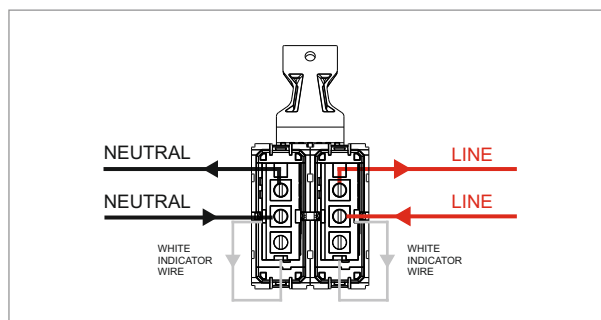

SQUARE Series

S7719 .01

25A Key Fob Switch Double Pole with indicator - 2 module Frost White

5267.51.8

Code:	S7719 .01
Series:	SQUARE Series
Family:	Hospitality Modules
Module Size:	Two Module
Colour:	Frost White
Mark:	Norisys
Rated supply voltage:	230V
Maximum resistive load:	25A
Dimensions:	45mm x 96.3mm x 49.6mm
Weight:	70.3g

Wiring Diagram:

Drawings:

Installation:

Installation of the product should be carried out in compliance with the current regulations regarding the installation of electrical systems in the country where the product is installed.