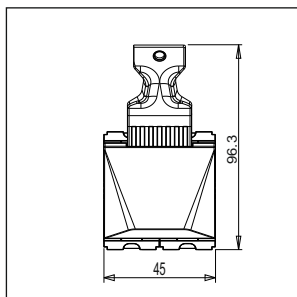

SQUARE Series

S7719 .01

25A Key Fob Switch Double Pole with indicator - 2 module Frost White

5267.51.8

Code:	S7719 .01
Series:	SQUARE Series
Family:	Hospitality Modules
Module Size:	Two Module
Colour:	Frost White
Mark:	Norisys
Rated supply voltage:	230V
Maximum resistive load:	25A
Dimensions:	45mm x 96.3mm x 49.6mm
Weight:	70.3g

Wiring Diagram:

Drawings:

Installation:

Installation of the product should be carried out in compliance with the current regulations regarding the installation of electrical systems in the country where the product is installed.