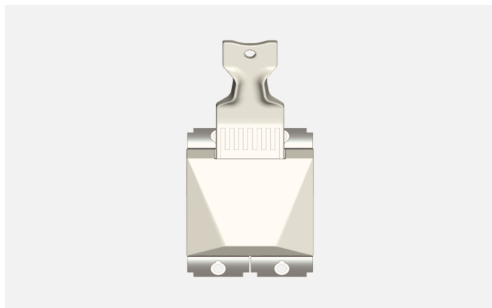

SQUARE Series

S7719 .01

25A Key Fob Switch Double Pole with indicator - 2 module Frost White

5267.51.8

Code:	S7719 .01
Series:	SQUARE Series
Family:	Hospitality Modules
Module Size:	Two Module
Colour:	Frost White
Mark:	Norisys
Rated supply voltage:	230V
Maximum resistive load:	25A
Dimensions:	45mm x 96.3mm x 49.6mm
Weight:	70.3g