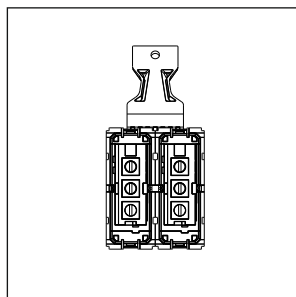

SQUARE Series

S7719 .01

25A Key Fob Switch Double Pole with indicator - 2 module Frost White

5267.51.8

Code:	S7719 .01
Series:	SQUARE Series
Family:	Hospitality Modules
Module Size:	Two Module
Colour:	Frost White
Mark:	Norisys
Rated supply voltage:	230V
Maximum resistive load:	25A
Dimensions:	45mm x 96.3mm x 49.6mm
Weight:	70.3g

Wiring Diagram:

Drawings:

Installation:

Installation of the product should be carried out in compliance with the current regulations regarding the installation of electrical systems in the country where the product is installed.