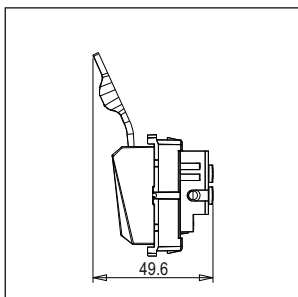

SQUARE Series

S7719 .01

25A Key Fob Switch Double Pole with indicator - 2 module Frost White

5267.51.8

Code:	S7719 .01
Series:	SQUARE Series
Family:	Hospitality Modules
Module Size:	Two Module
Colour:	Frost White
Mark:	Norisys
Rated supply voltage:	230V
Maximum resistive load:	25A
Dimensions:	45mm x 96.3mm x 49.6mm
Weight:	70.3g

Wiring Diagram:

Drawings:

Installation:

Installation of the product should be carried out in compliance with the current regulations regarding the installation of electrical systems in the country where the product is installed.