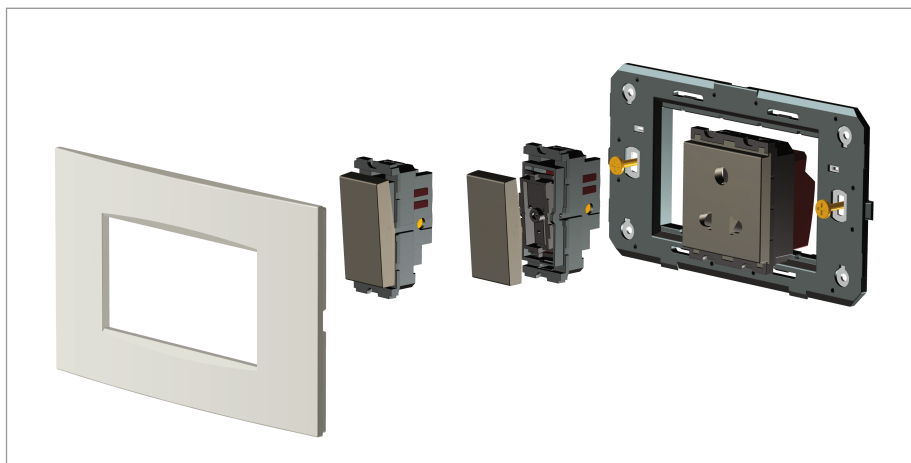

SQUARE Series

S7719 .01

25A Key Fob Switch Double Pole with indicator - 2 module Frost White

5267.51.8

Code:	S7719 .01
Series:	SQUARE Series
Family:	Hospitality Modules
Module Size:	Two Module
Colour:	Frost White
Mark:	Norisys
Rated supply voltage:	230V
Maximum resistive load:	25A
Dimensions:	45mm x 96.3mm x 49.6mm
Weight:	70.3g

Wiring Diagram:

Drawings:

Installation:

Installation of the product should be carried out in compliance with the current regulations regarding the installation of electrical systems in the country where the product is installed.