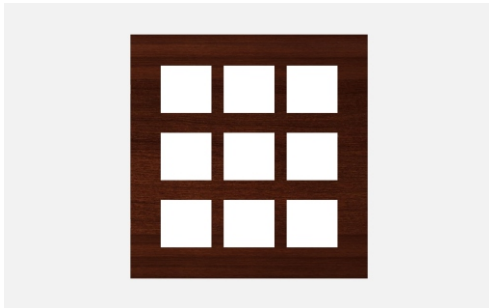

**SQUARE Series**

**S7618 .27**

18M Plate Wood Finish

5267.51.8

Code:	S7618 .27
Series:	SQUARE Series
Family:	Smart Plate with frames
Module Size:	Eighteen Module
Colour:	Wood Finish
Mark:	Norisys
Rated supply voltage:	--
Maximum resistive load:	-
Dimensions:	226mm x 245mm x 15.5mm
Weight:	334.4g