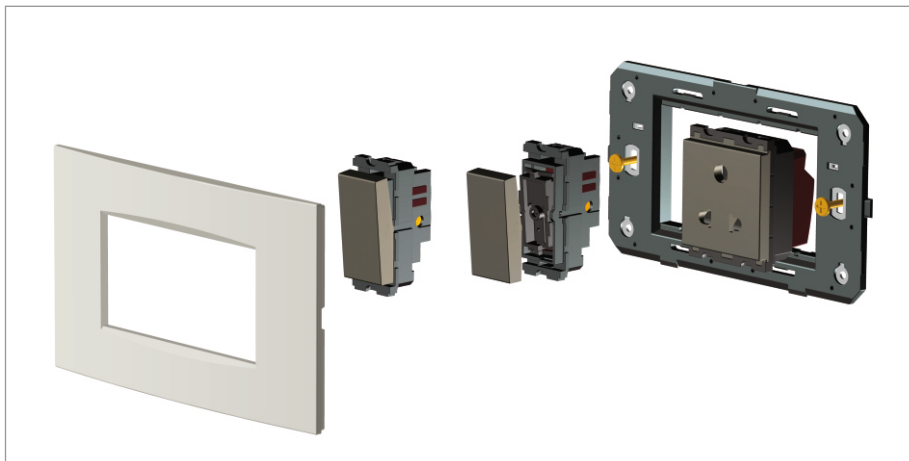

**SQUARE Series**

**S7618 .27**

18M Plate Wood Finish

5267.51.8

Code:	S7618 .27
Series:	SQUARE Series
Family:	Smart Plate with frames
Module Size:	Eighteen Module
Colour:	Wood Finish
Mark:	Norisys
Rated supply voltage:	--
Maximum resistive load:	-
Dimensions:	226mm x 245mm x 15.5mm
Weight:	334.4g

Wiring Diagram:

Drawings:

Installation:

Installation of the product should be carried out in compliance with the current regulations regarding the installation of electrical systems in the country where the product is installed.