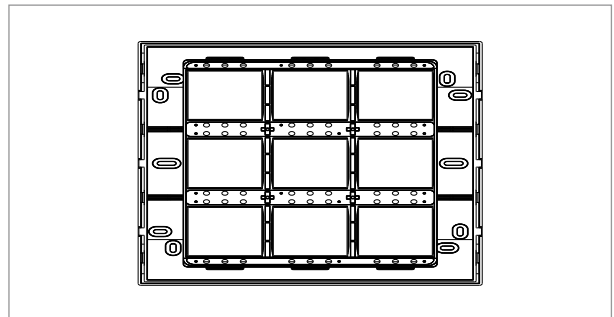

**SQUARE Series**

**S7618 .27**

18M Plate Wood Finish

5267.51.8

Code:	S7618 .27
Series:	SQUARE Series
Family:	Smart Plate with frames
Module Size:	Eighteen Module
Colour:	Wood Finish
Mark:	Norisys
Rated supply voltage:	--
Maximum resistive load:	-
Dimensions:	226mm x 245mm x 15.5mm
Weight:	334.4g

Wiring Diagram:

Drawings:

Installation:

Installation of the product should be carried out in compliance with the current regulations regarding the installation of electrical systems in the country where the product is installed.