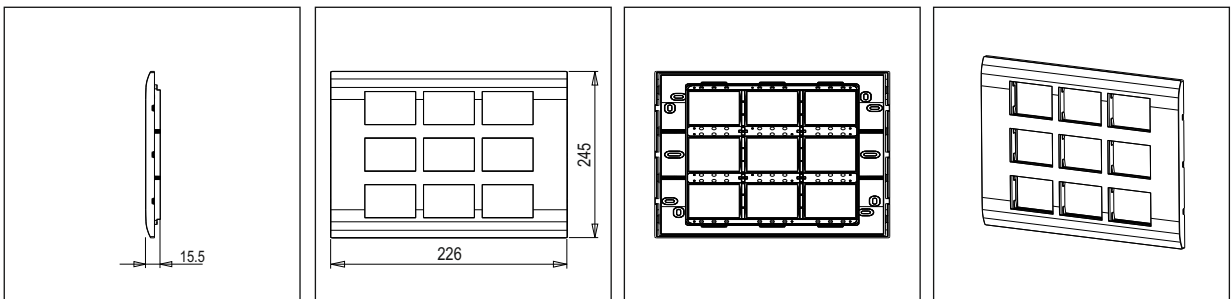

SQUARE Series

S7618 .27

18M Plate Wood Finish

5267.51.8

Code:	S7618 .27
Series:	SQUARE Series
Family:	Smart Plate with frames
Module Size:	Eighteen Module
Colour:	Wood Finish
Mark:	Norisys
Rated supply voltage:	--
Maximum resistive load:	-
Dimensions:	226mm x 245mm x 15.5mm
Weight:	334.4g

Wiring Diagram:

Drawings:

Installation:

Installation of the product should be carried out in compliance with the current regulations regarding the installation of electrical systems in the country where the product is installed.

The product should be installed by a trained professional following all safety norms.

Keep away from water and wet surfaces. While mounting the product, hands should not be wet.