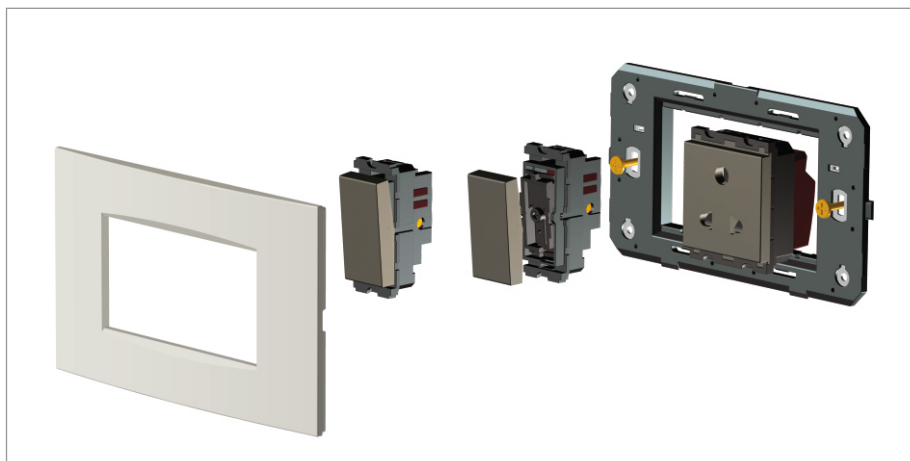

SQUARE Series

S7618 .23

18M Plate Graphite Gray

5267.51.8

Code:	S7618 .23
Series:	SQUARE Series
Family:	Smart Plate with frames
Module Size:	Eighteen Module
Colour:	Graphite Gray
Mark:	Norisys
Rated supply voltage:	--
Maximum resistive load:	-
Dimensions:	226mm x 245mm x 15.5mm
Weight:	334.4g

Wiring Diagram:

Drawings:

Installation:

Installation of the product should be carried out in compliance with the current regulations regarding the installation of electrical systems in the country where the product is installed.