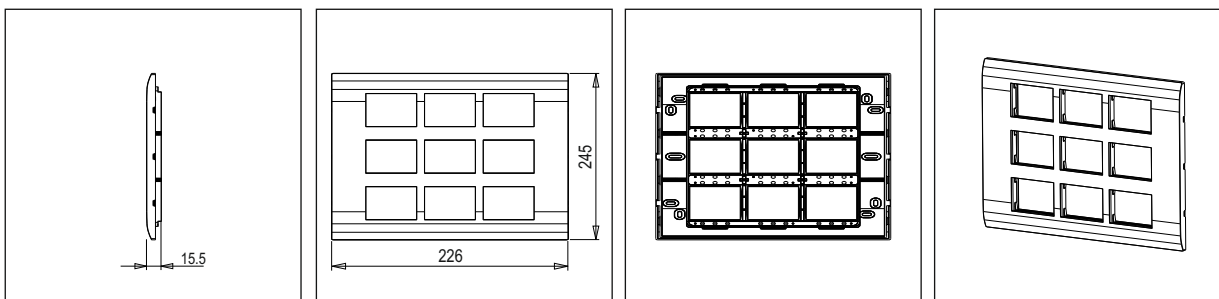

SQUARE Series

S7618 .23

18M Plate Graphite Gray

5267.51.8

Code:	S7618 .23
Series:	SQUARE Series
Family:	Smart Plate with frames
Module Size:	Eighteen Module
Colour:	Graphite Gray
Mark:	Norisys
Rated supply voltage:	--
Maximum resistive load:	-
Dimensions:	226mm x 245mm x 15.5mm
Weight:	334.4g

Wiring Diagram:

Drawings:

Installation:

Installation of the product should be carried out in compliance with the current regulations regarding the installation of electrical systems in the country where the product is installed.