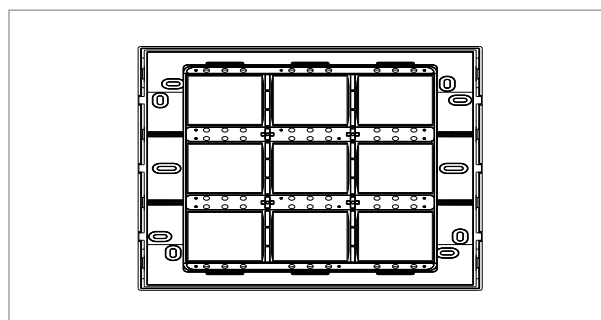

Wiring Diagram: