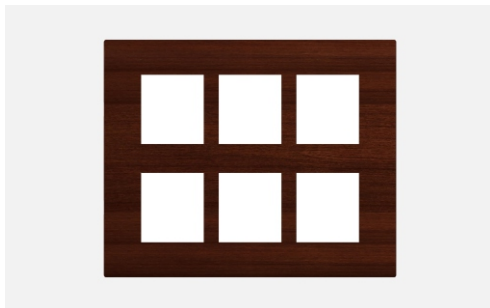

SQUARE Series

S7612 .27

12M Plate Wood Finish

5267.51.8

Code:	S7612 .27
Series:	SQUARE Series
Family:	Smart Plate with frames
Module Size:	Twelve Module
Colour:	Wood Finish
Mark:	Norisys
Rated supply voltage:	--
Maximum resistive load:	--
Dimensions:	226mm x 166mm x 16.7mm
Weight:	206.3g