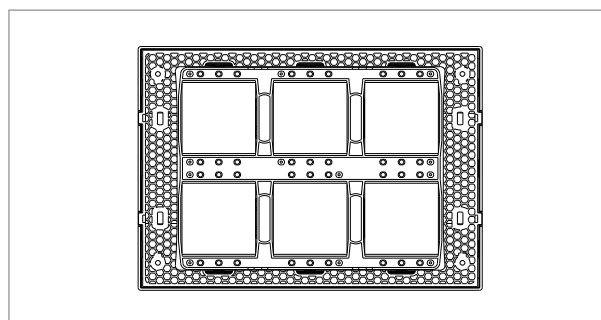

SQUARE Series

S7612 .27

12M Plate Wood Finish

5267.51.8

Code:	S7612 .27
Series:	SQUARE Series
Family:	Smart Plate with frames
Module Size:	Twelve Module
Colour:	Wood Finish
Mark:	Norisys
Rated supply voltage:	--
Maximum resistive load:	--
Dimensions:	226mm x 166mm x 16.7mm
Weight:	206.3g

Wiring Diagram:

Drawings:

Installation:

Installation of the product should be carried out in compliance with the current regulations regarding the installation of electrical systems in the country where the product is installed.