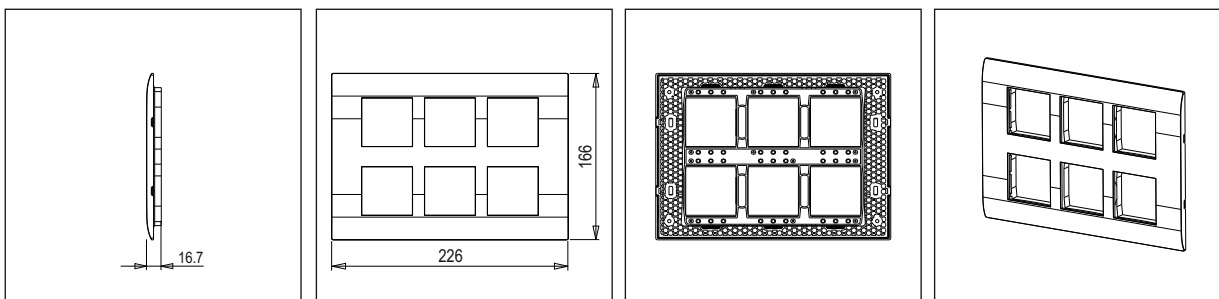

SQUARE Series

S7612 .27

12M Plate Wood Finish

5267.51.8

Code:	S7612 .27
Series:	SQUARE Series
Family:	Smart Plate with frames
Module Size:	Twelve Module
Colour:	Wood Finish
Mark:	Norisys
Rated supply voltage:	--
Maximum resistive load:	--
Dimensions:	226mm x 166mm x 16.7mm
Weight:	206.3g

Wiring Diagram:

Drawings:

Installation:

Installation of the product should be carried out in compliance with the current regulations regarding the installation of electrical systems in the country where the product is installed.