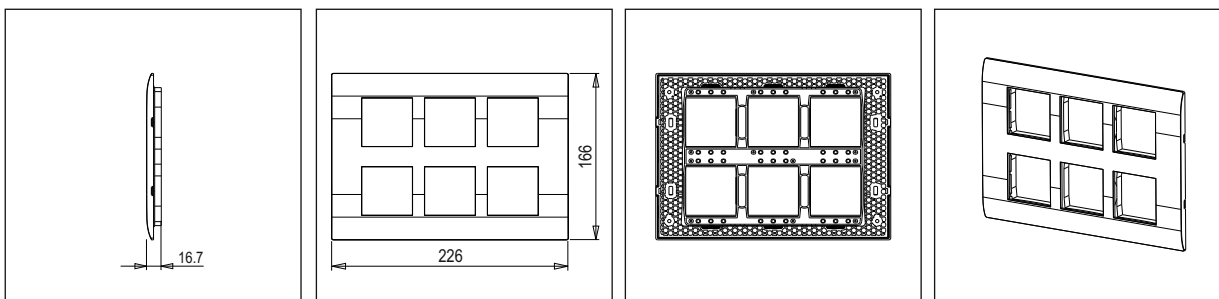

**SQUARE Series**

**S7612 .23**

12M Plate - Graphite Gray

5267.51.8

Code:	S7612 .23
Series:	SQUARE Series
Family:	Smart Plate with frames
Module Size:	Twelve Module
Colour:	Graphite Gray
Mark:	Norisys
Rated supply voltage:	--
Maximum resistive load:	--
Dimensions:	226mm x 166mm x 16.7mm
Weight:	206.3g

Wiring Diagram:

Drawings:

Installation:

Installation of the product should be carried out in compliance with the current regulations regarding the installation of electrical systems in the country where the product is installed.