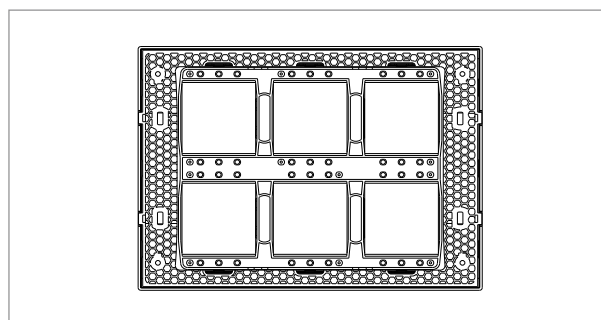

**SQUARE Series**

**S7612 .23**

12M Plate - Graphite Gray

5267.51.8

Code:	S7612 .23
Series:	SQUARE Series
Family:	Smart Plate with frames
Module Size:	Twelve Module
Colour:	Graphite Gray
Mark:	Norisys
Rated supply voltage:	--
Maximum resistive load:	--
Dimensions:	226mm x 166mm x 16.7mm
Weight:	206.3g

Wiring Diagram:

Drawings:

Installation:

Installation of the product should be carried out in compliance with the current regulations regarding the installation of electrical systems in the country where the product is installed.