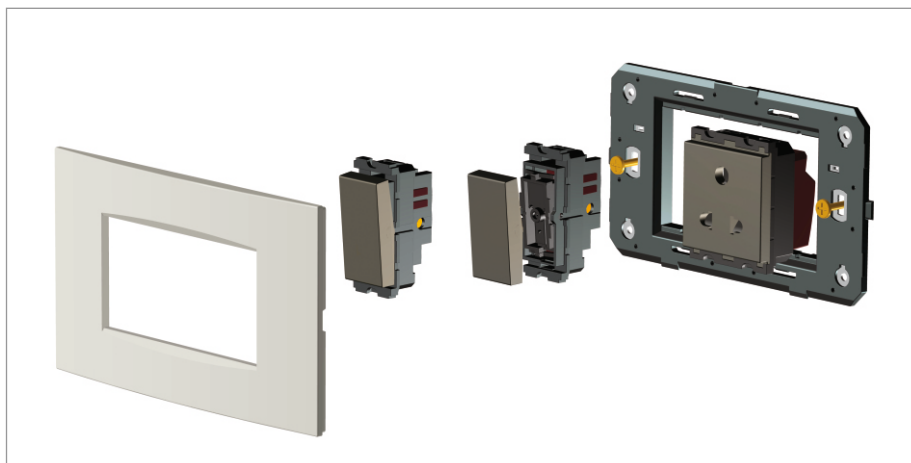

**SQUARE Series**

**S7612 .23**

12M Plate - Graphite Gray

5267.51.8

Code:	S7612 .23
Series:	SQUARE Series
Family:	Smart Plate with frames
Module Size:	Twelve Module
Colour:	Graphite Gray
Mark:	Norisys
Rated supply voltage:	--
Maximum resistive load:	--
Dimensions:	226mm x 166mm x 16.7mm
Weight:	206.3g

Wiring Diagram:

Drawings:

Installation:

Installation of the product should be carried out in compliance with the current regulations regarding the installation of electrical systems in the country where the product is installed.