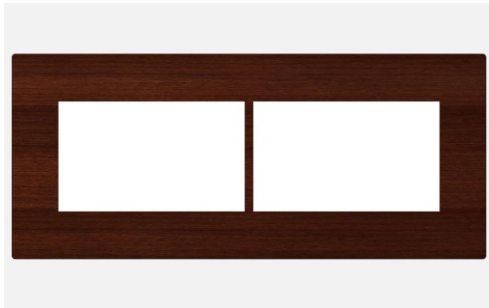

SQUARE Series

S7608 .27

8M Plate Wood Finish

5267.51.8

Code:	S7608 .27
Series:	SQUARE Series
Family:	Smart Plate with frames
Module Size:	Eight Module
Colour:	Wood Finish
Mark:	Norisys
Rated supply voltage:	--
Maximum resistive load:	--
Dimensions:	247mm x 90.5mm x 16.7mm
Weight:	132g