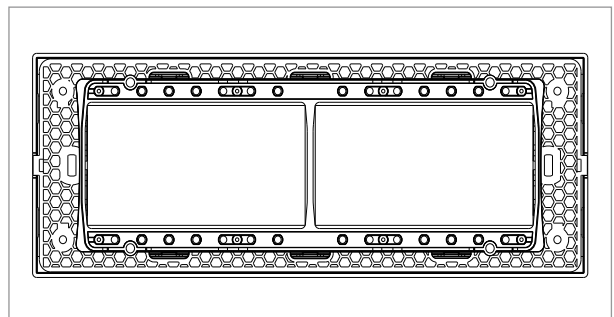

SQUARE Series

S7608 .27

8M Plate Wood Finish

5267.51.8

Code:	S7608 .27
Series:	SQUARE Series
Family:	Smart Plate with frames
Module Size:	Eight Module
Colour:	Wood Finish
Mark:	Norisys
Rated supply voltage:	--
Maximum resistive load:	--
Dimensions:	247mm x 90.5mm x 16.7mm
Weight:	132g

Wiring Diagram:

Drawings:

Installation:

Installation of the product should be carried out in compliance with the current regulations regarding the installation of electrical systems in the country where the product is installed.