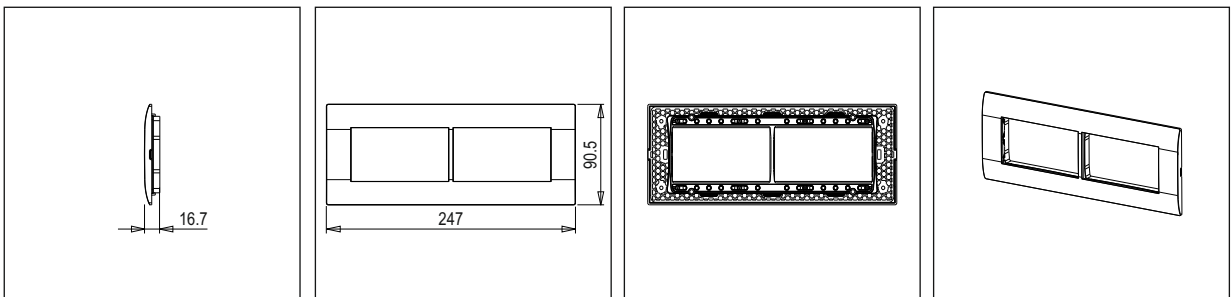

SQUARE Series

S7608 .27

8M Plate Wood Finish

5267.51.8

Code:	S7608 .27
Series:	SQUARE Series
Family:	Smart Plate with frames
Module Size:	Eight Module
Colour:	Wood Finish
Mark:	Norisys
Rated supply voltage:	--
Maximum resistive load:	--
Dimensions:	247mm x 90.5mm x 16.7mm
Weight:	132g

Wiring Diagram:

Drawings:

Installation:

Installation of the product should be carried out in compliance with the current regulations regarding the installation of electrical systems in the country where the product is installed.