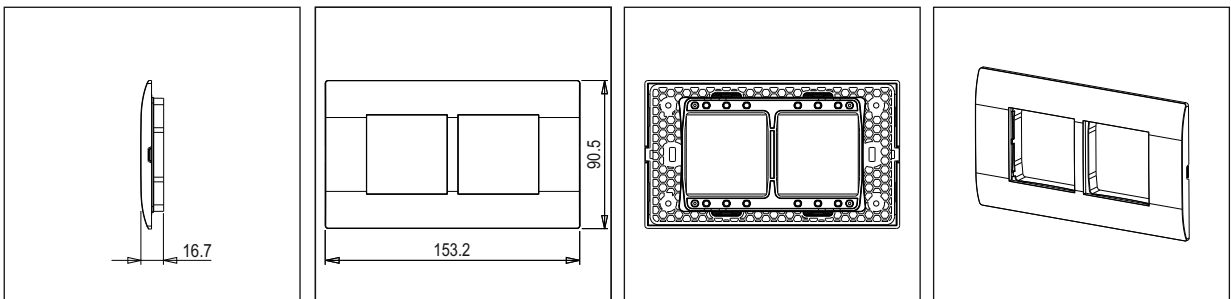

SQUARE Series

S7604 .27

4M Plate Wood Finish

5267.51.8

Code:	S7604 .27
Series:	SQUARE Series
Family:	Smart Plate with frames
Module Size:	Four Module
Colour:	Wood Finish
Mark:	Norisys
Rated supply voltage:	--
Maximum resistive load:	--
Dimensions:	153.2mm x 90.5mm x 16.7mm
Weight:	84.6g

Wiring Diagram:

Drawings:

Installation:

Installation of the product should be carried out in compliance with the current regulations regarding the installation of electrical systems in the country where the product is installed.