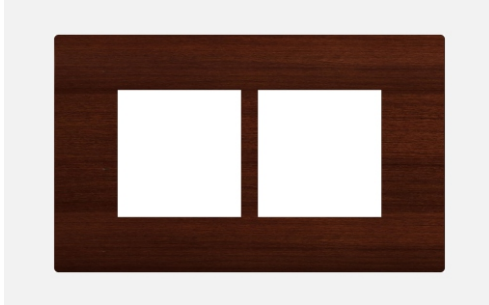

SQUARE Series

S7604 .27

4M Plate Wood Finish

5267.51.8

Code:	S7604 .27
Series:	SQUARE Series
Family:	Smart Plate with frames
Module Size:	Four Module
Colour:	Wood Finish
Mark:	Norisys
Rated supply voltage:	--
Maximum resistive load:	--
Dimensions:	153.2mm x 90.5mm x 16.7mm
Weight:	84.6g