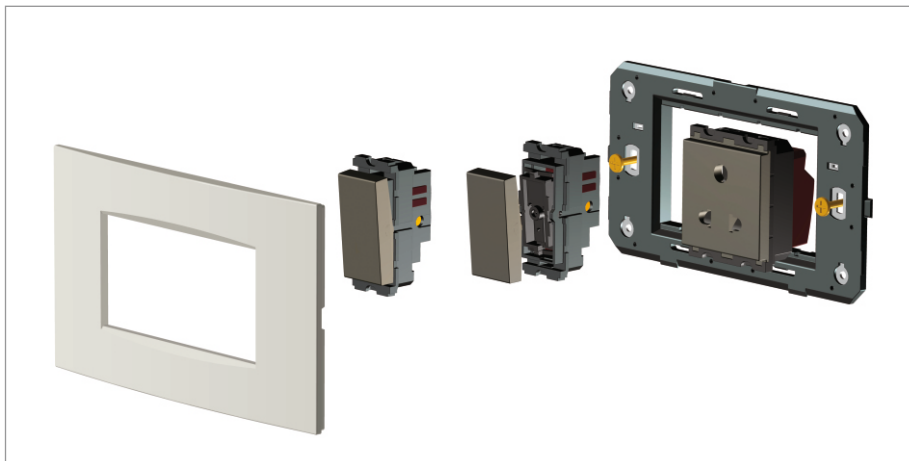

SQUARE Series

S7604 .27

4M Plate Wood Finish

5267.51.8

Code:	S7604 .27
Series:	SQUARE Series
Family:	Smart Plate with frames
Module Size:	Four Module
Colour:	Wood Finish
Mark:	Norisys
Rated supply voltage:	--
Maximum resistive load:	--
Dimensions:	153.2mm x 90.5mm x 16.7mm
Weight:	84.6g

Wiring Diagram:

Drawings:

Installation:

Installation of the product should be carried out in compliance with the current regulations regarding the installation of electrical systems in the country where the product is installed.