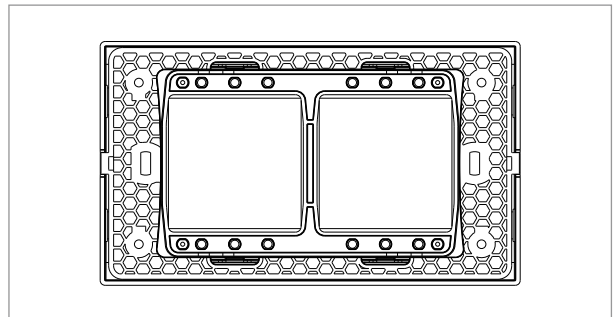

SQUARE Series

S7604 .27

4M Plate Wood Finish

5267.51.8

Code:	S7604 .27
Series:	SQUARE Series
Family:	Smart Plate with frames
Module Size:	Four Module
Colour:	Wood Finish
Mark:	Norisys
Rated supply voltage:	--
Maximum resistive load:	--
Dimensions:	153.2mm x 90.5mm x 16.7mm
Weight:	84.6g

Wiring Diagram:

Drawings:

Installation:

Installation of the product should be carried out in compliance with the current regulations regarding the installation of electrical systems in the country where the product is installed.