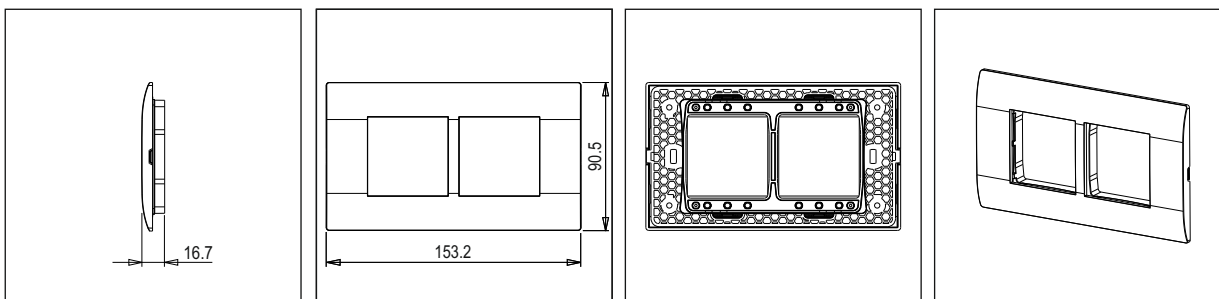

**SQUARE Series**

**S7604 .23**

4M Plate Graphite Gray

5267.51.8

Code:	S7604 .23
Series:	SQUARE Series
Family:	Smart Plate with frames
Module Size:	Four Module
Colour:	Graphite Gray
Mark:	Norisys
Rated supply voltage:	--
Maximum resistive load:	--
Dimensions:	153.2mm x 90.5mm x 16.7mm
Weight:	84.6g

Wiring Diagram:

Drawings:

Installation:

Installation of the product should be carried out in compliance with the current regulations regarding the installation of electrical systems in the country where the product is installed.