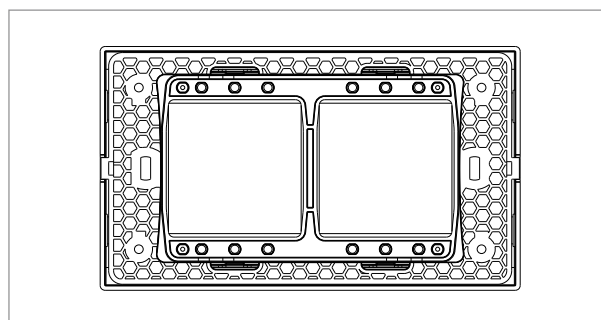

**SQUARE Series**

**S7604 .23**

4M Plate Graphite Gray

5267.51.8

Code:	S7604 .23
Series:	SQUARE Series
Family:	Smart Plate with frames
Module Size:	Four Module
Colour:	Graphite Gray
Mark:	Norisys
Rated supply voltage:	--
Maximum resistive load:	--
Dimensions:	153.2mm x 90.5mm x 16.7mm
Weight:	84.6g

Wiring Diagram:

Drawings:

Installation:

Installation of the product should be carried out in compliance with the current regulations regarding the installation of electrical systems in the country where the product is installed.