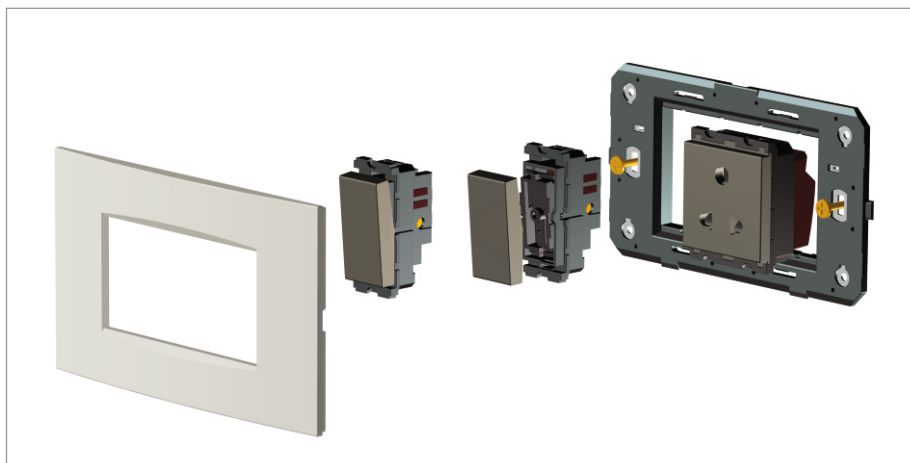

**SQUARE Series**

**S7604 .23**

4M Plate Graphite Gray

5267.51.8

Code:	S7604 .23
Series:	SQUARE Series
Family:	Smart Plate with frames
Module Size:	Four Module
Colour:	Graphite Gray
Mark:	Norisys
Rated supply voltage:	--
Maximum resistive load:	--
Dimensions:	153.2mm x 90.5mm x 16.7mm
Weight:	84.6g

Wiring Diagram:

Drawings:

Installation:

Installation of the product should be carried out in compliance with the current regulations regarding the installation of electrical systems in the country where the product is installed.