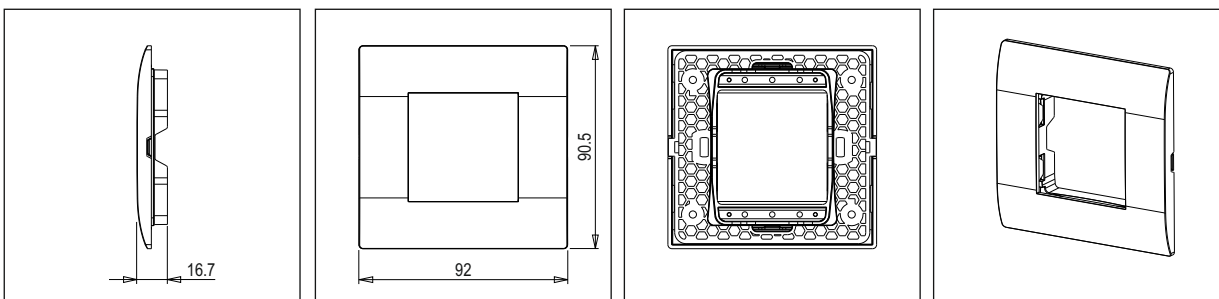

SQUARE Series

S7602 .27

2M Plate Wood Finish

5267.51.8

Code:	S7602 .27
Series:	SQUARE Series
Family:	Smart Plate with frames
Module Size:	Two Module
Colour:	Wood Finish
Mark:	Norisys
Rated supply voltage:	--
Maximum resistive load:	--
Dimensions:	92mm x 90.5mm x 16.7mm
Weight:	53.7g

Wiring Diagram:

Drawings:

Installation:

Installation of the product should be carried out in compliance with the current regulations regarding the installation of electrical systems in the country where the product is installed.