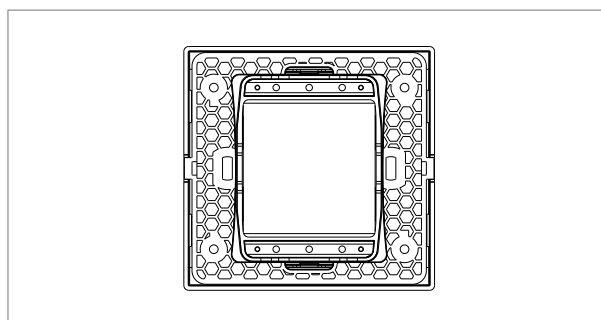

SQUARE Series

S7602 .27

2M Plate Wood Finish

5267.51.8

Code:	S7602 .27
Series:	SQUARE Series
Family:	Smart Plate with frames
Module Size:	Two Module
Colour:	Wood Finish
Mark:	Norisys
Rated supply voltage:	--
Maximum resistive load:	--
Dimensions:	92mm x 90.5mm x 16.7mm
Weight:	53.7g

Wiring Diagram:

Drawings:

Installation:

Installation of the product should be carried out in compliance with the current regulations regarding the installation of electrical systems in the country where the product is installed.