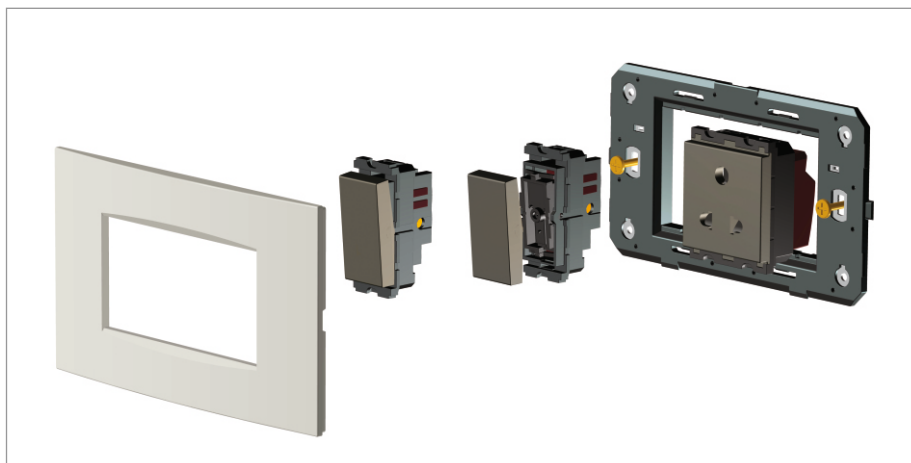

SQUARE Series

S7601 .27

1M Plate Wood Finish

5267.51.8

Code:	S7601 .27
Series:	SQUARE Series
Family:	Smart Plate with frames
Module Size:	One Module
Colour:	Wood Finish
Mark:	Norisys
Rated supply voltage:	--
Maximum resistive load:	—
Dimensions:	92mm x 90.5mm x 16.7mm
Weight:	56.9g

Wiring Diagram:

Drawings:

Installation:

Installation of the product should be carried out in compliance with the current regulations regarding the installation of electrical systems in the country where the product is installed.