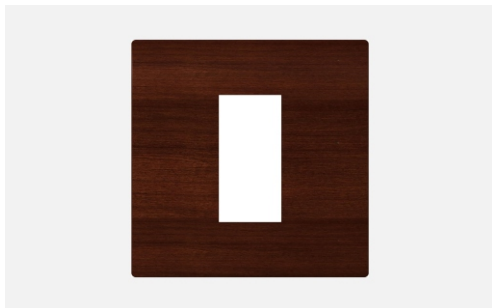

SQUARE Series

S7601 .27

1M Plate Wood Finish

5267.51.8

Code:	S7601 .27
Series:	SQUARE Series
Family:	Smart Plate with frames
Module Size:	One Module
Colour:	Wood Finish
Mark:	Norisys
Rated supply voltage:	--
Maximum resistive load:	—
Dimensions:	92mm x 90.5mm x 16.7mm
Weight:	56.9g