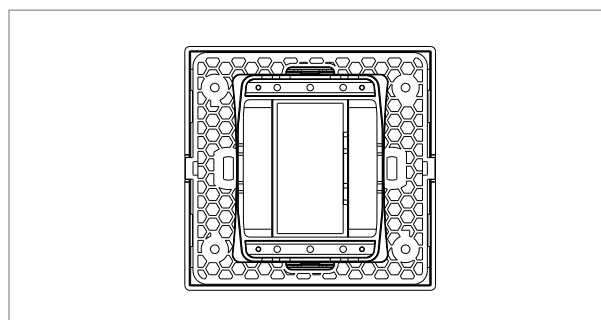

SQUARE Series

S7601 .27

1M Plate Wood Finish

5267.51.8

Code:	S7601 .27
Series:	SQUARE Series
Family:	Smart Plate with frames
Module Size:	One Module
Colour:	Wood Finish
Mark:	Norisys
Rated supply voltage:	--
Maximum resistive load:	—
Dimensions:	92mm x 90.5mm x 16.7mm
Weight:	56.9g

Wiring Diagram:

Drawings:

Installation:

Installation of the product should be carried out in compliance with the current regulations regarding the installation of electrical systems in the country where the product is installed.