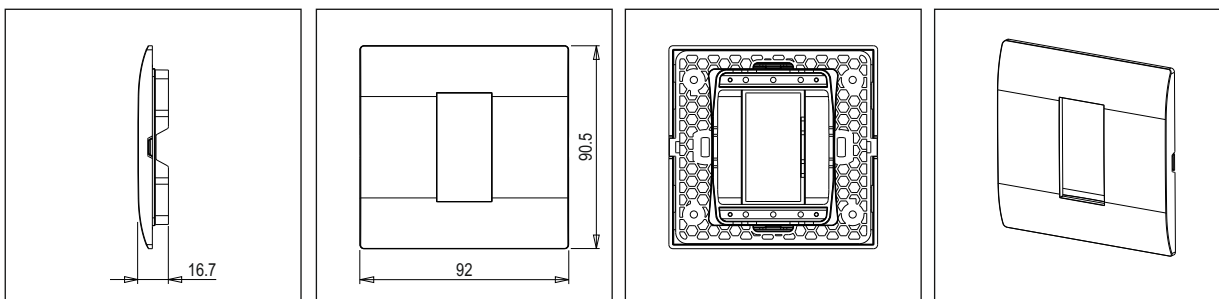

SQUARE Series

S7601 .27

1M Plate Wood Finish

5267.51.8

Code:	S7601 .27
Series:	SQUARE Series
Family:	Smart Plate with frames
Module Size:	One Module
Colour:	Wood Finish
Mark:	Norisys
Rated supply voltage:	--
Maximum resistive load:	—
Dimensions:	92mm x 90.5mm x 16.7mm
Weight:	56.9g

Wiring Diagram:

Drawings:

Installation:

Installation of the product should be carried out in compliance with the current regulations regarding the installation of electrical systems in the country where the product is installed.