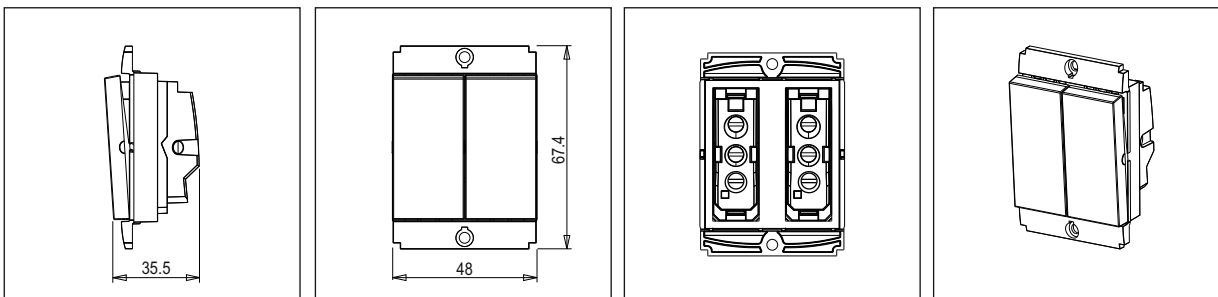

SQUARE Series

S7460 .23

Push Button Station Open - Close (Collarless Style) - 2 module Graphite Gray

5267.51.8

Code:	S7460 .23
Series:	SQUARE Series
Family:	Hospitality Modules
Module Size:	Two Module
Colour:	Graphite Gray
Mark:	Norisys
Rated supply voltage:	230V
Maximum resistive load:	6A
Dimensions:	48mm x 67.4mm x 35.5mm
Weight:	72.7g

Wiring Diagram:

Drawings:

Installation:

Installation of the product should be carried out in compliance with the current regulations regarding the installation of electrical systems in the country where the product is installed.