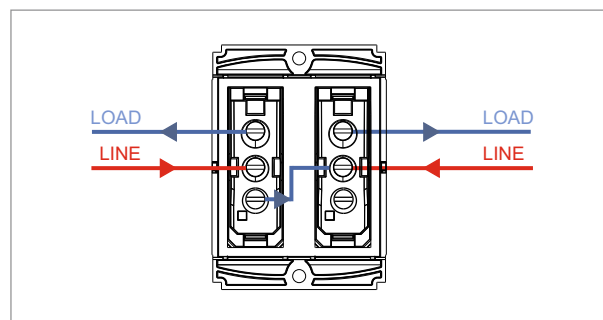

SQUARE Series

S7460 .23

Push Button Station Open - Close (Collarless Style) - 2 module Graphite Gray

5267.51.8

Code:	S7460 .23
Series:	SQUARE Series
Family:	Hospitality Modules
Module Size:	Two Module
Colour:	Graphite Gray
Mark:	Norisys
Rated supply voltage:	230V
Maximum resistive load:	6A
Dimensions:	48mm x 67.4mm x 35.5mm
Weight:	72.7g

Wiring Diagram:

Drawings:

Installation:

Installation of the product should be carried out in compliance with the current regulations regarding the installation of electrical systems in the country where the product is installed.