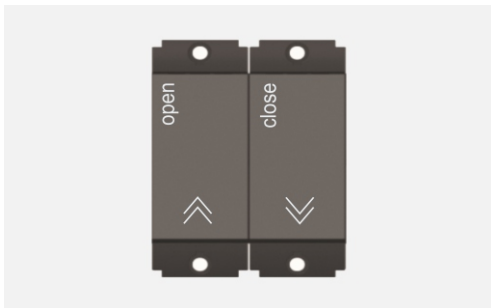

SQUARE Series

S7460 .23

Push Button Station Open - Close (Collarless Style) - 2 module Graphite Gray

5267.51.8

Code:	S7460 .23
Series:	SQUARE Series
Family:	Hospitality Modules
Module Size:	Two Module
Colour:	Graphite Gray
Mark:	Norisys
Rated supply voltage:	230V
Maximum resistive load:	6A
Dimensions:	48mm x 67.4mm x 35.5mm
Weight:	72.7g