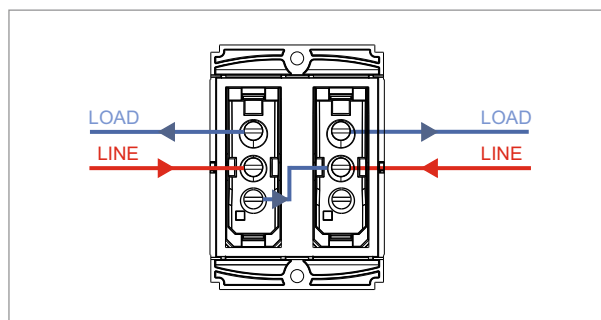

**SQUARE Series**

**S7460 .01**

Push Button Station Open - Close (Collarless Style) - 2 module Frost White

5267.51.8

Code:	S7460 .01
Series:	SQUARE Series
Family:	Hospitality Modules
Module Size:	Two Module
Colour:	Frost White
Mark:	Norisys
Rated supply voltage:	230V
Maximum resistive load:	6A
Dimensions:	48mm x 67.4mm x 35.5mm
Weight:	72.7g

Wiring Diagram:

Drawings:

Installation:

Installation of the product should be carried out in compliance with the current regulations regarding the installation of electrical systems in the country where the product is installed.