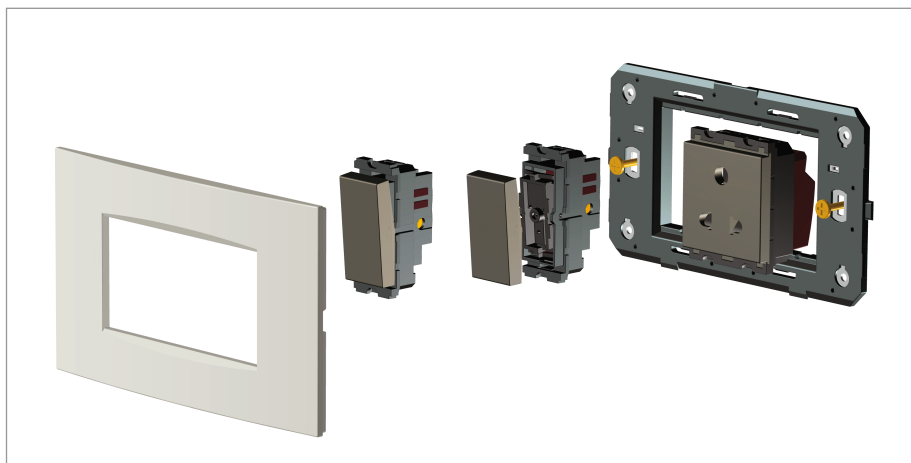

**SQUARE Series**

**S7460 .01**

Push Button Station Open - Close (Collarless Style) - 2 module Frost White

5267.51.8

Code:	S7460 .01
Series:	SQUARE Series
Family:	Hospitality Modules
Module Size:	Two Module
Colour:	Frost White
Mark:	Norisys
Rated supply voltage:	230V
Maximum resistive load:	6A
Dimensions:	48mm x 67.4mm x 35.5mm
Weight:	72.7g

Wiring Diagram:

Drawings:

Installation:

Installation of the product should be carried out in compliance with the current regulations regarding the installation of electrical systems in the country where the product is installed.