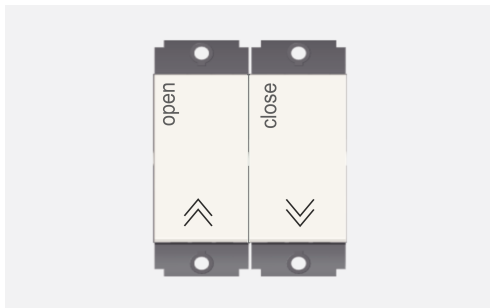

**SQUARE Series**

**S7460 .01**

Push Button Station Open - Close (Collarless Style) - 2 module Frost White

5267.51.8

Code:	S7460 .01
Series:	SQUARE Series
Family:	Hospitality Modules
Module Size:	Two Module
Colour:	Frost White
Mark:	Norisys
Rated supply voltage:	230V
Maximum resistive load:	6A
Dimensions:	48mm x 67.4mm x 35.5mm
Weight:	72.7g

Wiring Diagram:

Drawings:

Installation:

Installation of the product should be carried out in compliance with the current regulations regarding the installation of electrical systems in the country where the product is installed.