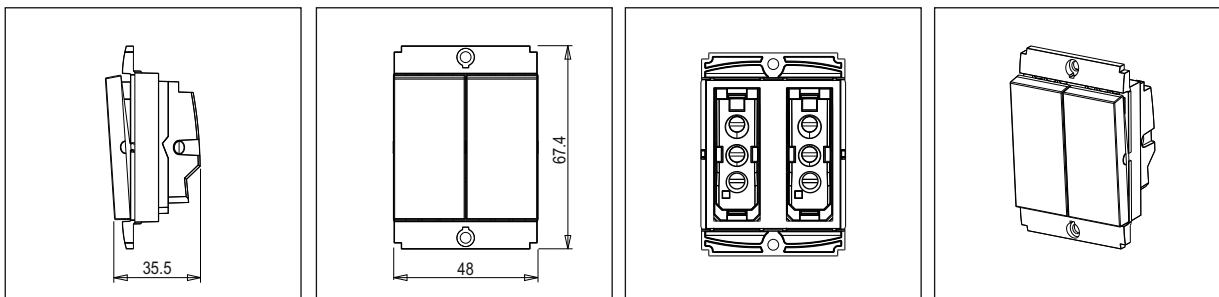

**SQUARE Series**

**S7460 .01**

Push Button Station Open - Close (Collarless Style) - 2 module Frost White

5267.51.8

Code:	S7460 .01
Series:	SQUARE Series
Family:	Hospitality Modules
Module Size:	Two Module
Colour:	Frost White
Mark:	Norisys
Rated supply voltage:	230V
Maximum resistive load:	6A
Dimensions:	48mm x 67.4mm x 35.5mm
Weight:	72.7g

Wiring Diagram:

Drawings:

Installation:

Installation of the product should be carried out in compliance with the current regulations regarding the installation of electrical systems in the country where the product is installed.