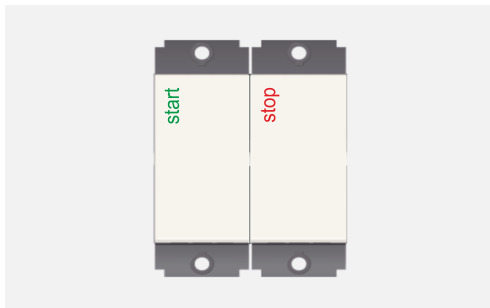

SQUARE Series

S7450 .01

Push Button Station Start - Stop (Collarless Style) - 2 module Frost White

5267.51.8

Code:	S7450 .01
Series:	SQUARE Series
Family:	Hospitality Modules
Module Size:	Two Module
Colour:	Frost White
Mark:	Norisys
Rated supply voltage:	230V
Maximum resistive load:	6A
Dimensions:	48mm x 67.4mm x 35.5mm
Weight:	68.6g