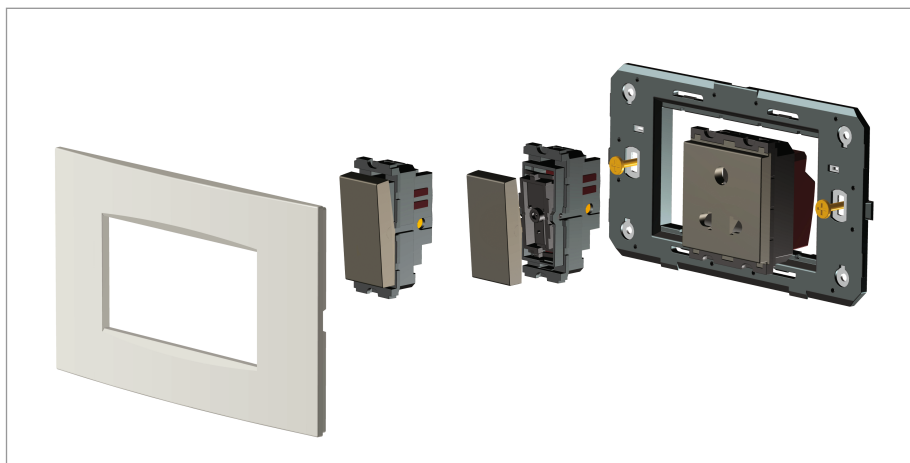

SQUARE Series

S7450 .01

Push Button Station Start - Stop (Collarless Style) - 2 module Frost White

5267.51.8

Code:	S7450 .01
Series:	SQUARE Series
Family:	Hospitality Modules
Module Size:	Two Module
Colour:	Frost White
Mark:	Norisys
Rated supply voltage:	230V
Maximum resistive load:	6A
Dimensions:	48mm x 67.4mm x 35.5mm
Weight:	68.6g

Wiring Diagram:

Drawings:

Installation:

Installation of the product should be carried out in compliance with the current regulations regarding the installation of electrical systems in the country where the product is installed.