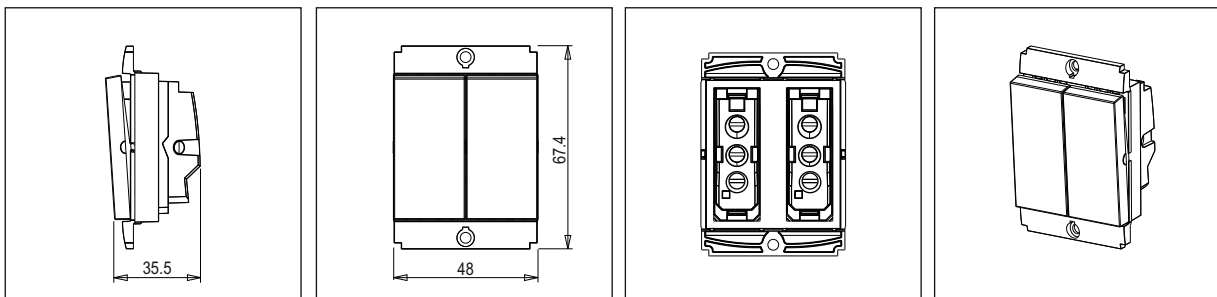

SQUARE Series

S7450 .01

Push Button Station Start - Stop (Collarless Style) - 2 module Frost White

5267.51.8

Code:	S7450 .01
Series:	SQUARE Series
Family:	Hospitality Modules
Module Size:	Two Module
Colour:	Frost White
Mark:	Norisys
Rated supply voltage:	230V
Maximum resistive load:	6A
Dimensions:	48mm x 67.4mm x 35.5mm
Weight:	68.6g

Wiring Diagram:

Drawings:

Installation:

Installation of the product should be carried out in compliance with the current regulations regarding the installation of electrical systems in the country where the product is installed.