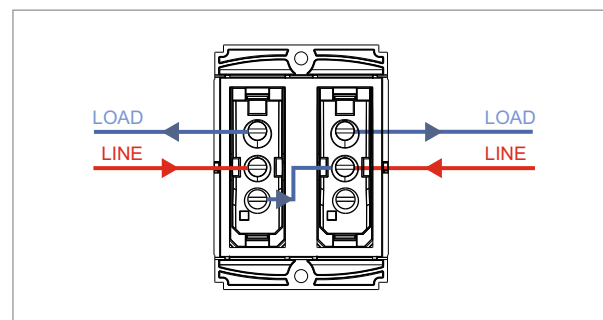

SQUARE Series

S7450 .01

Push Button Station Start - Stop (Collarless Style) - 2 module Frost White

5267.51.8

Code:	S7450 .01
Series:	SQUARE Series
Family:	Hospitality Modules
Module Size:	Two Module
Colour:	Frost White
Mark:	Norisys
Rated supply voltage:	230V
Maximum resistive load:	6A
Dimensions:	48mm x 67.4mm x 35.5mm
Weight:	68.6g

Wiring Diagram:

Drawings:

Installation:

Installation of the product should be carried out in compliance with the current regulations regarding the installation of electrical systems in the country where the product is installed.