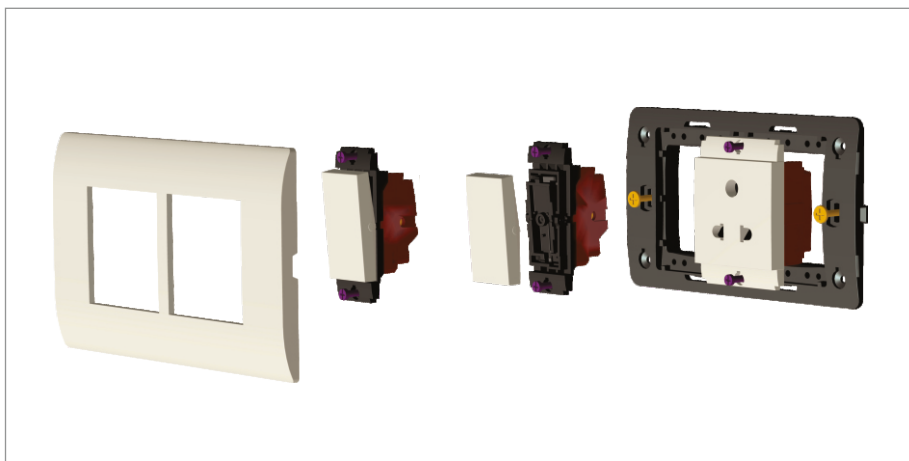

SQUARE Series

S7310 .23

Switch 6A - Bell (Collarless Style) - 1 module Graphite Gray

5267.51.8

Code:	S7310 .23
Series:	SQUARE Series
Family:	Switches
Module Size:	One Module
Colour:	Graphite Gray
Mark:	Norisys
Rated supply voltage:	230V
Maximum resistive load:	6A
Dimensions:	24.1mm x 67.4mm x 36mm
Weight:	28.9g

Wiring Diagram:

Drawings:

Installation:

Installation of the product should be carried out in compliance with the current regulations regarding the installation of electrical systems in the country where the product is installed.