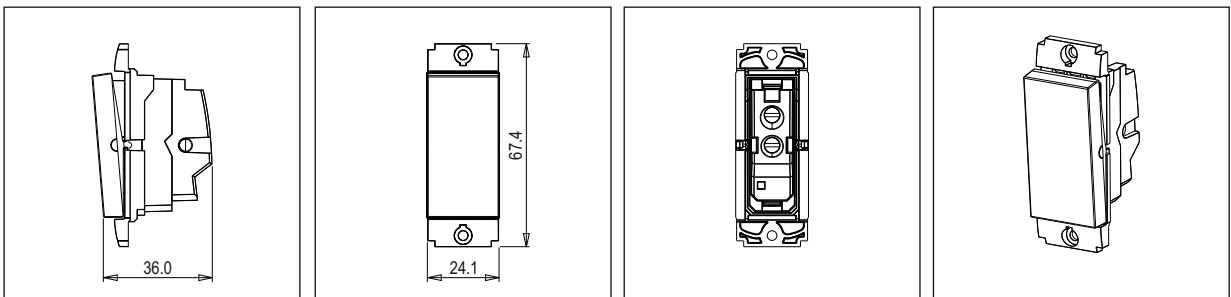

SQUARE Series

S7310 .23

Switch 6A - Bell (Collarless Style) - 1 module Graphite Gray

5267.51.8

Code:	S7310 .23
Series:	SQUARE Series
Family:	Switches
Module Size:	One Module
Colour:	Graphite Gray
Mark:	Norisys
Rated supply voltage:	230V
Maximum resistive load:	6A
Dimensions:	24.1mm x 67.4mm x 36mm
Weight:	28.9g

Wiring Diagram:

Drawings:

Installation:

Installation of the product should be carried out in compliance with the current regulations regarding the installation of electrical systems in the country where the product is installed.