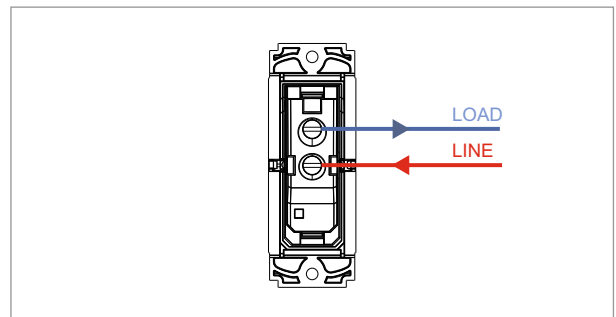

SQUARE Series

S7310 .23

Switch 6A - Bell (Collarless Style) - 1 module Graphite Gray

5267.51.8

Code:	S7310 .23
Series:	SQUARE Series
Family:	Switches
Module Size:	One Module
Colour:	Graphite Gray
Mark:	Norisys
Rated supply voltage:	230V
Maximum resistive load:	6A
Dimensions:	24.1mm x 67.4mm x 36mm
Weight:	28.9g

Wiring Diagram:

Drawings:

Installation:

Installation of the product should be carried out in compliance with the current regulations regarding the installation of electrical systems in the country where the product is installed.