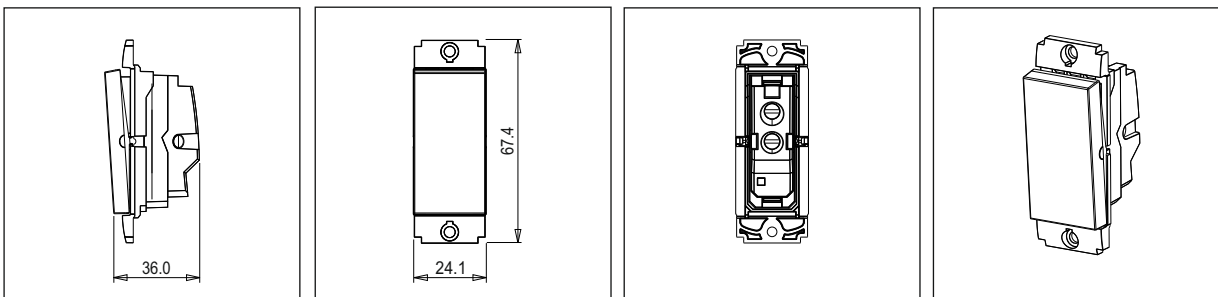

SQUARE Series

S7310 .01

Switch 6A - Bell (Collarless Style) - 1 module Frost White

5267.51.8

Code:	S7310 .01
Series:	SQUARE Series
Family:	Switches
Module Size:	One Module
Colour:	Frost White
Mark:	Norisys
Rated supply voltage:	230V
Maximum resistive load:	6A
Dimensions:	24.1mm x 67.4mm x 36.0mm
Weight:	28.9g

Wiring Diagram:

Drawings:

Installation:

Installation of the product should be carried out in compliance with the current regulations regarding the installation of electrical systems in the country where the product is installed.