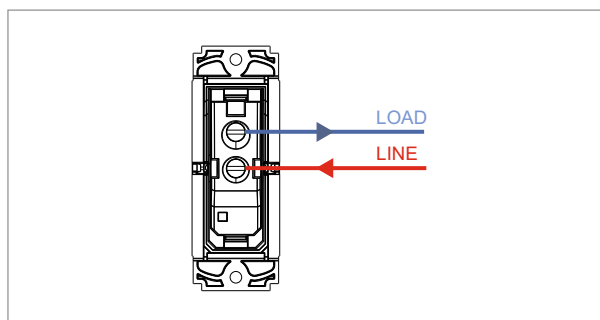

SQUARE Series

S7310 .01

Switch 6A - Bell (Collarless Style) - 1 module Frost White

5267.51.8

Code:	S7310 .01
Series:	SQUARE Series
Family:	Switches
Module Size:	One Module
Colour:	Frost White
Mark:	Norisys
Rated supply voltage:	230V
Maximum resistive load:	6A
Dimensions:	24.1mm x 67.4mm x 36.0mm
Weight:	28.9g

Wiring Diagram:

Drawings:

Installation:

Installation of the product should be carried out in compliance with the current regulations regarding the installation of electrical systems in the country where the product is installed.