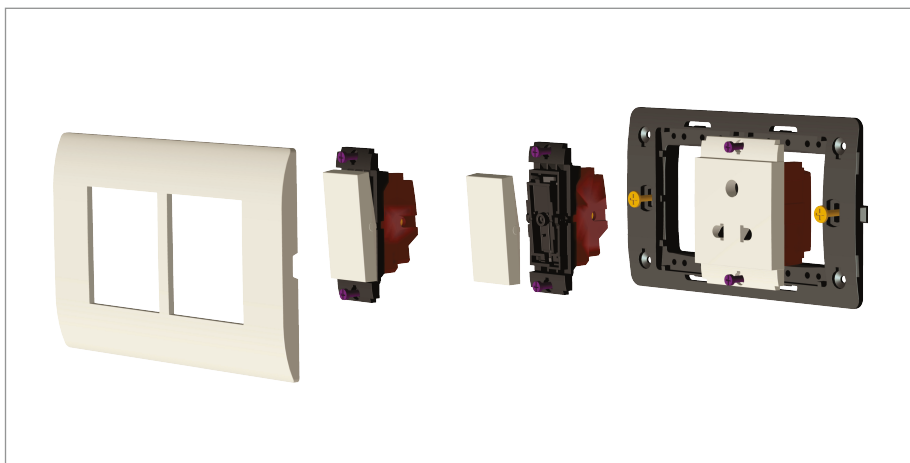

Installation:

Installation of the product should be carried out in compliance with the current regulations regarding the installation of electrical systems in the country where the product is installed.

The product should be installed by a trained professional following all safety norms.

Keep away from water and wet surfaces. While mounting the product, hands should not be wet.