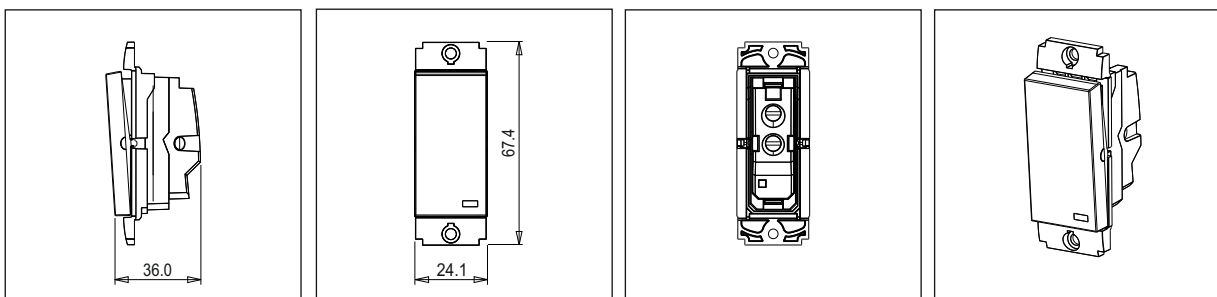

SQUARE Series

S7233 .23

“Clean My Room” Switch with indicator (Collarless Style) - 1 module - Graphite Gray

5267.51.8

Code:	S7233 .23
Series:	SQUARE Series
Family:	Hospitality Modules
Module Size:	One Module
Colour:	Graphite Gray
Mark:	Norisys
Rated supply voltage:	230V
Maximum resistive load:	6A
Dimensions:	24.1mm x 67.4mm x 36mm
Weight:	32.3g

Wiring Diagram:

Drawings:

Installation:

Installation of the product should be carried out in compliance with the current regulations regarding the installation of electrical systems in the country where the product is installed.