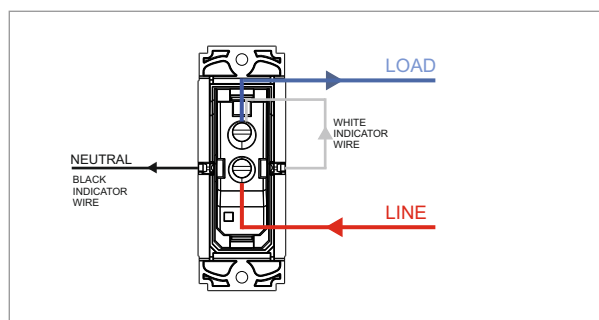

SQUARE Series

S7233 .23

“Clean My Room” Switch with indicator (Collarless Style) - 1 module - Graphite Gray

5267.51.8

Code:	S7233 .23
Series:	SQUARE Series
Family:	Hospitality Modules
Module Size:	One Module
Colour:	Graphite Gray
Mark:	Norisys
Rated supply voltage:	230V
Maximum resistive load:	6A
Dimensions:	24.1mm x 67.4mm x 36mm
Weight:	32.3g

Wiring Diagram:

Drawings:

Installation:

Installation of the product should be carried out in compliance with the current regulations regarding the installation of electrical systems in the country where the product is installed.