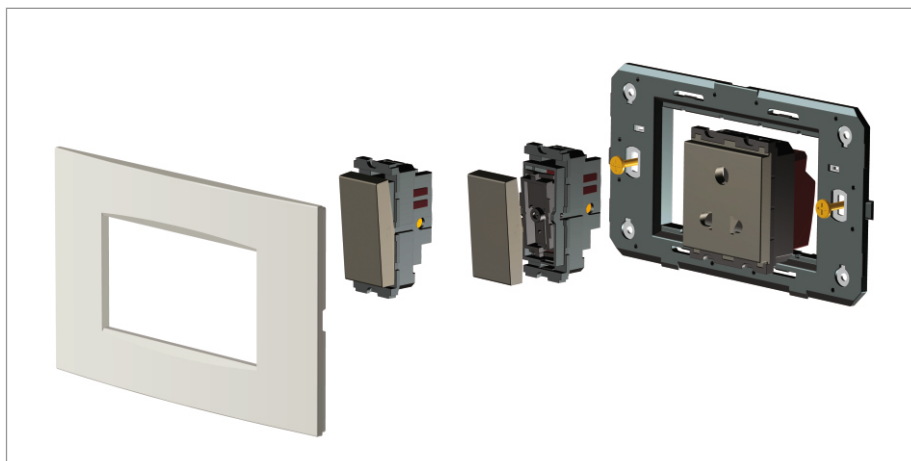

SQUARE Series

S7233 .23

“Clean My Room” Switch with indicator (Collarless Style) - 1 module - Graphite Gray

5267.51.8

Code:	S7233 .23
Series:	SQUARE Series
Family:	Hospitality Modules
Module Size:	One Module
Colour:	Graphite Gray
Mark:	Norisys
Rated supply voltage:	230V
Maximum resistive load:	6A
Dimensions:	24.1mm x 67.4mm x 36mm
Weight:	32.3g

Wiring Diagram:

Drawings:

Installation:

Installation of the product should be carried out in compliance with the current regulations regarding the installation of electrical systems in the country where the product is installed.