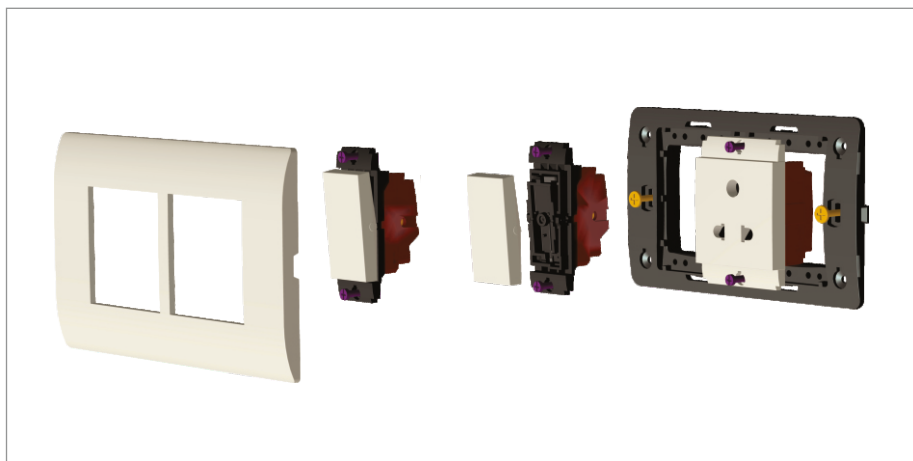

**SQUARE Series**

**S7210 .23**

Switch 6A Two-way (Collarless Style) - 1 module Frost White

5267.51.8

Code:	S7210 .23
Series:	SQUARE Series
Family:	Switches
Module Size:	One Module
Colour:	Graphite Gray
Mark:	Norisys
Rated supply voltage:	230V
Maximum resistive load:	6A
Dimensions:	24.1mm x 67.4mm x 36mm
Weight:	31.7g

Wiring Diagram:

Drawings:

Installation:

Installation of the product should be carried out in compliance with the current regulations regarding the installation of electrical systems in the country where the product is installed.