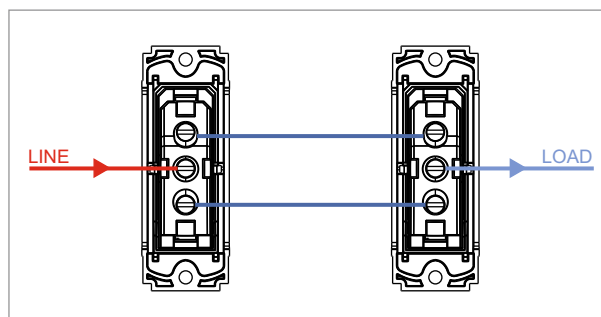

**SQUARE Series**

**S7210 .23**

Switch 6A Two-way (Collarless Style) - 1 module Frost White

5267.51.8

Code:	S7210 .23
Series:	SQUARE Series
Family:	Switches
Module Size:	One Module
Colour:	Graphite Gray
Mark:	Norisys
Rated supply voltage:	230V
Maximum resistive load:	6A
Dimensions:	24.1mm x 67.4mm x 36mm
Weight:	31.7g

Wiring Diagram:

Drawings:

Installation:

Installation of the product should be carried out in compliance with the current regulations regarding the installation of electrical systems in the country where the product is installed.