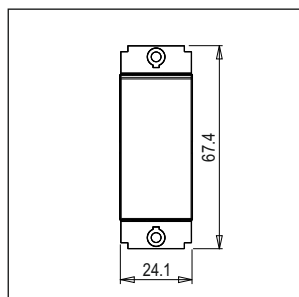

SQUARE Series

S7210 .23

Switch 6A Two-way (Collarless Style) - 1 module Frost White

5267.51.8

Code:	S7210 .23
Series:	SQUARE Series
Family:	Switches
Module Size:	One Module
Colour:	Graphite Gray
Mark:	Norisys
Rated supply voltage:	230V
Maximum resistive load:	6A
Dimensions:	24.1mm x 67.4mm x 36mm
Weight:	31.7g

Wiring Diagram:

Drawings:

Installation:

Installation of the product should be carried out in compliance with the current regulations regarding the installation of electrical systems in the country where the product is installed.

The product should be installed by a trained professional following all safety norms.

Keep away from water and wet surfaces. While mounting the product, hands should not be wet.