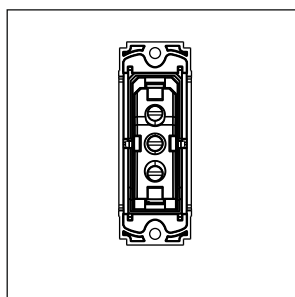

**SQUARE Series**

**S7210 .23**

Switch 6A Two-way (Collarless Style) - 1 module Frost White

5267.51.8

Code:	S7210 .23
Series:	SQUARE Series
Family:	Switches
Module Size:	One Module
Colour:	Graphite Gray
Mark:	Norisys
Rated supply voltage:	230V
Maximum resistive load:	6A
Dimensions:	24.1mm x 67.4mm x 36mm
Weight:	31.7g

Wiring Diagram:

Drawings:

Installation:

Installation of the product should be carried out in compliance with the current regulations regarding the installation of electrical systems in the country where the product is installed.