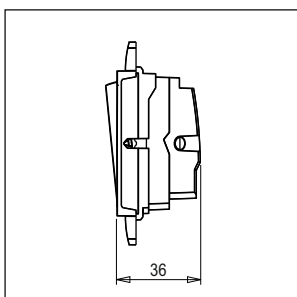

**SQUARE Series**

**S7210 .23**

Switch 6A Two-way (Collarless Style) - 1 module Frost White

5267.51.8

Code:	S7210 .23
Series:	SQUARE Series
Family:	Switches
Module Size:	One Module
Colour:	Graphite Gray
Mark:	Norisys
Rated supply voltage:	230V
Maximum resistive load:	6A
Dimensions:	24.1mm x 67.4mm x 36mm
Weight:	31.7g

Wiring Diagram:

Drawings:

Installation:

Installation of the product should be carried out in compliance with the current regulations regarding the installation of electrical systems in the country where the product is installed.