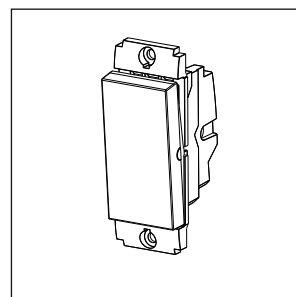

**SQUARE Series**

**S7210 .23**

Switch 6A Two-way (Collarless Style) - 1 module Frost White

5267.51.8

Code:	S7210 .23
Series:	SQUARE Series
Family:	Switches
Module Size:	One Module
Colour:	Graphite Gray
Mark:	Norisys
Rated supply voltage:	230V
Maximum resistive load:	6A
Dimensions:	24.1mm x 67.4mm x 36mm
Weight:	31.7g

Wiring Diagram:

Drawings:

Installation:

Installation of the product should be carried out in compliance with the current regulations regarding the installation of electrical systems in the country where the product is installed.