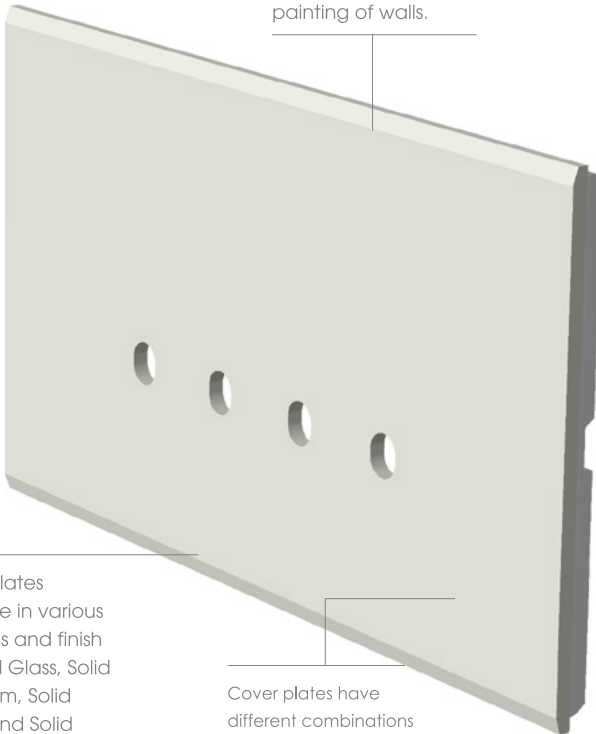

TG9 Series exploded view

Solid, heavy products with fine precision engineering resulting in trouble-free operation.

Cover plate can be snap fit onto the frames after final painting of walls.

Strong and precise locks for sturdy mounting and easy removal.

Cover plates available in various materials and finish like Solid Glass, Solid Aluminum, Solid Wood and Solid Marble Finish.

Cover plates have different combinations of holes and windows. Holes are meant for switches and fan regulators, while the windows are meant for all other modules.