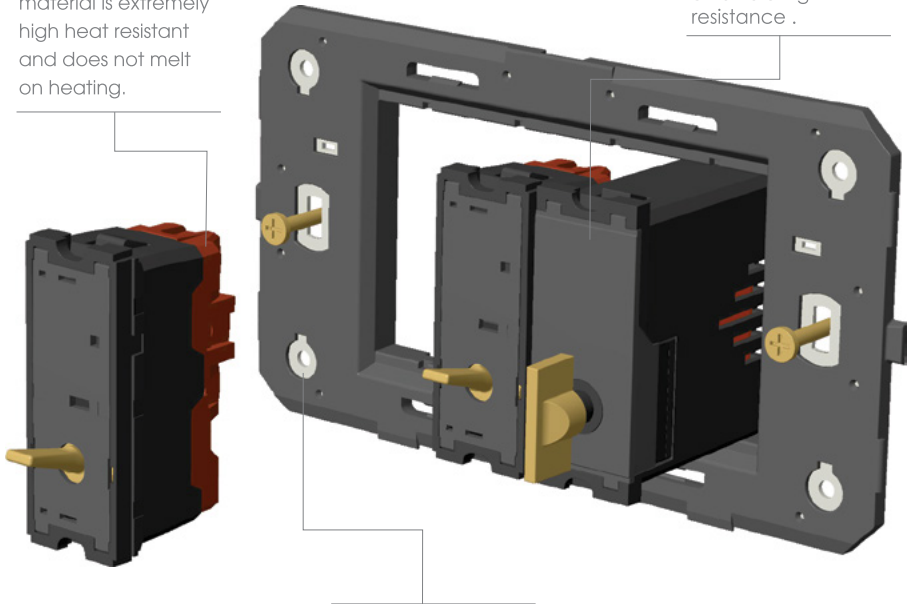

Thermoset material which can be seen in red colour is used inside to house the live metal parts. This material is extremely high heat resistant and does not melt on heating.

Engineering grade polycarbonate with high impact resistance and ultraviolet light resistance .

Bi-material frames that have high quality steel embedded inside thermoplastic. A result of advanced engineering, this combination leads to extra stiffness and tight tolerances for mounting of modules.