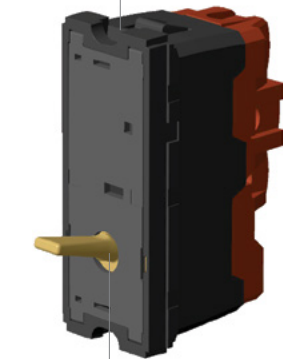

TG9 Series switches are available in Metal Chrome Glossy, Metal Chrome Matt, Metal Black Glossy, Metal Mellow Gold and Plastic Quartz Gray versions.