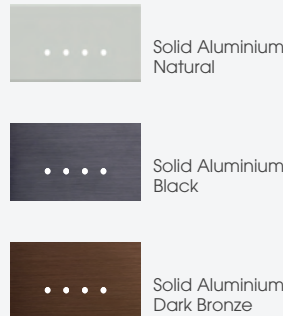

TG9 Series products are designed for durability and flawless performance even in arduous conditions. The products are mounted in a way that the entire pressure of wires in the junction box is borne entirely by a sturdy bi-material frame. The bi-material support frames in TG9 Series is the result of several man-hours of research and development.

Bi-material frames are a combination of steel and engineering grade plastic. Cover plates have different combinations of holes and windows. Holes are meant for switches and fan regulators, while the windows are meant for all other modules.

Solid Aluminium Plates with frames
Natural, Black and Dark Bronze

8M Size Plate with 16 holes For box size 9"x3" or 8"x3" (230 / 210mm x 75mm)	Aluminium Natural Aluminium Black Aluminium Dark Bronze	TA828 .04 TA828 .05 TA828 .14
8M Size Plate with 6 holes + 2M window For box size 9"x3" or 8"x3" (230 / 210mm x 75mm)	Aluminium Natural Aluminium Black Aluminium Dark Bronze	TA618 .04 TA618 .05 TA618 .14
8M Size Plate with 4 holes + 4M window For box size 9"x3" or 8"x3" (230 / 210mm x 75mm)	Aluminium Natural Aluminium Black Aluminium Dark Bronze	TA418 .04 TA418 .05 TA418 .14
8M Size Plate with 8 holes + 4M window For box size 9"x3" or 8"x3" (230 / 210mm x 75mm)	Aluminium Natural Aluminium Black Aluminium Dark Bronze	TA428 .04 TA428 .05 TA428 .14
8M Size Plate with 4 holes + 6M window For box size 9"x3" or 8"x3" (230 / 210mm x 75mm)	Aluminium Natural Aluminium Black Aluminium Dark Bronze	TA228 .04 TA228 .05 TA228 .14
8M Size Plate with 5 holes + 3M window For box size 9"x3" or 8"x3" (230 / 210mm x 75mm)	Aluminium Natural Aluminium Black Aluminium Dark Bronze	TA518 .04 TA518 .05 TA518 .14
8M Size Plate with 10 holes + 3M window For box size 9"x3" or 8"x3" (230 / 210mm x 75mm)	Aluminium Natural Aluminium Black Aluminium Dark Bronze	TA528 .04 TA528 .05 TA528 .14
8M Size Plate with 12 holes + 2M window For box size 9"x3" or 8"x3" (230 / 210mm x 75mm)	Aluminium Natural Aluminium Black Aluminium Dark Bronze	TA628 .04 TA628 .05 TA628 .14
8M Size Plate with 8M window For box size 9"x3" or 8"x3" (230 / 210mm x 75mm)	Aluminium Natural Aluminium Black Aluminium Dark Bronze	TA308 .04 TA308 .05 TA308 .14