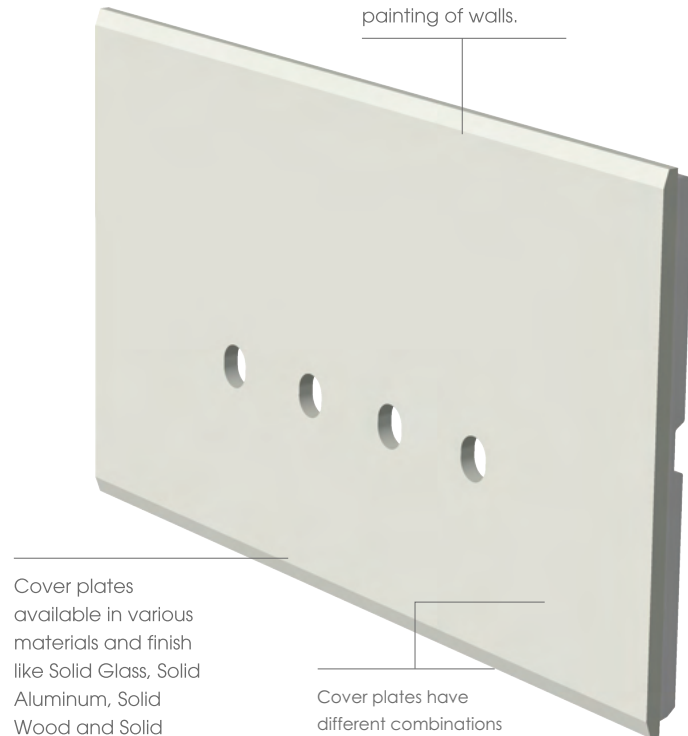

TG9 Series exploded view

Solid, heavy products with fine precision engineering resulting in trouble-free operation.

Cover plate can be snap fit onto the frames after final painting of walls.

Strong and precise locks for sturdy mounting and easy removal.

Thermoset material which can be seen in red colour is used inside to house the live metal parts. This material is extremely high heat resistant and does not melt on heating.

Engineering grade polycarbonate with high impact resistance and ultraviolet light resistance.

Cover plates available in various materials and finish like Solid Glass, Solid Aluminum, Solid Wood and Solid Marble Finish.

Cover plates have different combinations of holes and windows. Holes are meant for switches and fan regulators, while the windows are meant for all other modules.