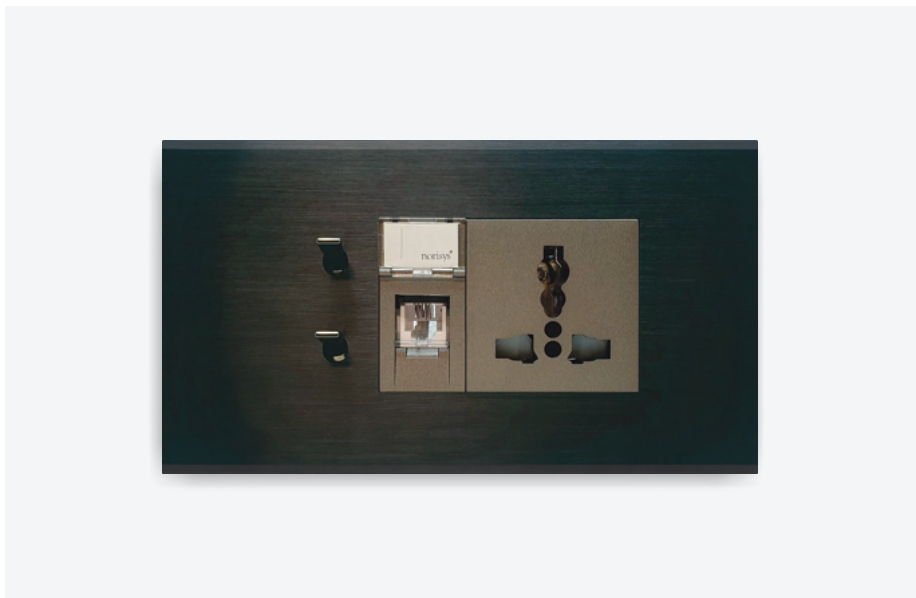

Communique & Support Modules
Quartz Gray

	Coaxil T.V Socket 1 Module	Quartz Gray	T5797 .02
	USB Extension Socket 1 Module	Quartz Gray	T5725 .02
	USB Charger Socket Outlet A Type - 2.1 Amps 1 Module	Quartz Gray	T5736 .02
	USB Charger Socket Outlet C Type - 2.1 Amps 1 Module	Quartz Gray	T5836 .02
	USB Charger Socket Outlet A+C Type - 2.1 Amps - 1 Module	Quartz Gray	T5936 .02
	HDMI Socket 1 Module	Quartz Gray	T5739 .02
	Telephone Socket RJ-11 Double Line Shuttered 1 Module	Quartz Gray	T5800 .02

Communique and Support Modules from Norisy have been developed to establish new standards in electrical accessories. Commitment to superior designs, elaborate attention to engineering details, modern manufacturing facilities and stringent quality measures have combined together to create a new concept in safety, reliability, flexibility and modernity.

Norisy has a full fledged, well equipped research and development division which works constantly to improve, innovate and engineer new products. This research and development division has a fully integrated product development environment that directs the development process throughout.