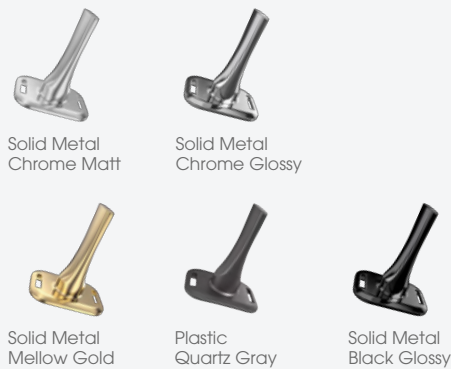

## TG9 Series | Switches Sockets and Accessories Product Information and Catalogue

A range that redefines luxury  
Switches designed for aesthetics & performance

TG9 Series is a modular product range which is designed to satisfy the requirements of electrical installations in modern buildings.

Switches with solid metal levers  
Metal and plastic options

	Switch 6A - 1 Gang - One-way 1 Module	Metal Chrome Glossy Metal Chrome Matt Metal Black Glossy Metal Mellow Gold Plastic Quartz Gray	T9100 .31 T9100 .32 T9100 .33 T9100 .34 T9100 .02
	Switch 6A - 1 Gang - One-way with indicator 1 Module	Metal Chrome Glossy Metal Chrome Matt Metal Black Glossy Metal Mellow Gold Plastic Quartz Gray	T9101 .31 T9101 .32 T9101 .33 T9101 .34 T9101 .02
	Switch 6A - 1 Gang - Two-way 1 Module	Metal Chrome Glossy Metal Chrome Matt Metal Black Glossy Metal Mellow Gold Plastic Quartz Gray	T9200 .31 T9200 .32 T9200 .33 T9200 .34 T9200 .02
	Switch 6A - 1 Gang - Two-way with indicator 1 Module	Metal Chrome Glossy Metal Chrome Matt Metal Black Glossy Metal Mellow Gold Plastic Quartz Gray	T9201 .31 T9201 .32 T9201 .33 T9201 .34 T9201 .02
	Switch 16A - 1 Gang - One-way 1 Module	Metal Chrome Glossy Metal Chrome Matt Metal Black Glossy Metal Mellow Gold Plastic Quartz Gray	T9110 .31 T9110 .32 T9110 .33 T9110 .34 T9110 .02
	Switch 16A - 1 Gang - One-way with indicator 1 Module	Metal Chrome Glossy Metal Chrome Matt Metal Black Glossy Metal Mellow Gold Plastic Quartz Gray	T9111 .31 T9111 .32 T9111 .33 T9111 .34 T9111 .02
	Switch 16A - 1 Gang - Two-way 1 Module	Metal Chrome Glossy Metal Chrome Matt Metal Black Glossy Metal Mellow Gold Plastic Quartz Gray	T9210 .31 T9210 .32 T9210 .33 T9210 .34 T9210 .02