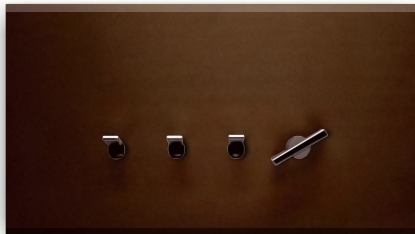

Cocoa Brown

These plates are made of engineering plastics. They are an example of our longevity approach, where we endeavor to extend the lifetime of the product substantially beyond industry standards.

approach, making it easy to maintain and service. For example, customers can replace the switches or sockets and customize the combinations with new materials and / or colours as per their own

The plates are designed with a modular

TG9

5936.53.1

Flats'5 Plates with frames

Various colour options

1M Size Plate with 1 hole Suitable for box size 3" x 3" (75mm x 75mm)	Quartz Gray Charcoal Black Cocoa Brown Silver Dust	TP111 .02 TP111 .17 TP111 .25 TP111 .26
1M Size Plate with 1M window Suitable for box size 3" x 3" (75mm x 75mm)	Quartz Gray Charcoal Black Cocoa Brown Silver Dust	TP301 .02 TP301 .17 TP301 .25 TP301 .26
2M Size Plate with 2 holes Suitable for box size 3" x 3" (75mm x 75mm)	Quartz Gray Charcoal Black Cocoa Brown Silver Dust	TP212 .02 TP212 .17 TP212 .25 TP212 .26
2M Size Plate with 4 holes Suitable for box size 3" x 3" (75mm x 75mm)	Quartz Gray Charcoal Black Cocoa Brown Silver Dust	TP222 .02 TP222 .17 TP222 .25 TP222 .26
2M Size Plate with 2 holes + 1M window Suitable for box size 3" x 3" (75mm x 75mm)	Quartz Gray Charcoal Black Cocoa Brown Silver Dust	TP122 .02 TP122 .17 TP122 .25 TP122 .26
2M Size Plate with 1 holes + 1M window Suitable for box size 3" x 3" (75mm x 75mm)	Quartz Gray Charcoal Black Cocoa Brown Silver Dust	TP112 .02 TP112 .17 TP112 .25 TP112 .26
2M Size Plate with 2M window Suitable for box size 3" x 3" (75mm x 75mm)	Quartz Gray Charcoal Black Cocoa Brown Silver Dust	TP302 .02 TP302 .17 TP302 .25 TP302 .26
3M Size Plate with 3 holes Suitable for box size 4" x 3" (100mm x 75mm)	Quartz Gray Charcoal Black Cocoa Brown Silver Dust	TP313 .02 TP313 .17 TP313 .25 TP313 .26