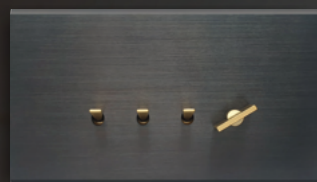

Hospitality Modules
Quartz Gray

	"Do Not Disturb" Switch with indicator 1 Module	Quartz Gray	T5232 .02
	Key Fob - Customized	Quartz Gray	T5720 .02
	25A Key Fob Switch Double Pole with indicator - 2 Module	Quartz Gray	T5719 .02
	Call Bell Station with Register and Provision for External Buzzer 2 Module	Quartz Gray	T5711 .02
	External Buzzer for call bell Station 2 Module	Quartz Gray	T5712 .02
	Push Button station (Start - Stop) 2 Module	Quartz Gray	T5450 .02
	Curtain Control Switch 6A 2 Module	Quartz Gray	T5460 .02

TG9 Series installations do not only look good, they are also extremely convenient to operate. This quality is especially required in hotels and hospitals where one seeks quiet and wellbeing. In such environments, it is important to have fittings that stand for good feeling. Products like Shaver Sockets, Key Card Switches, Call bell systems with register, Buzzers, Speakers for Music circuits, Step Marker Night Lights, Do Not Disturb and Clean

My Room dedicated switches, Bell Switch with DND & Clean My Room connections provide the necessary convenience for guests in hotels. Plates merge with the building interiors very well, thereby creating a homogeneous look. Inner bi-material frames give adequate support to the plates, thereby keeping all the modules securely in place.