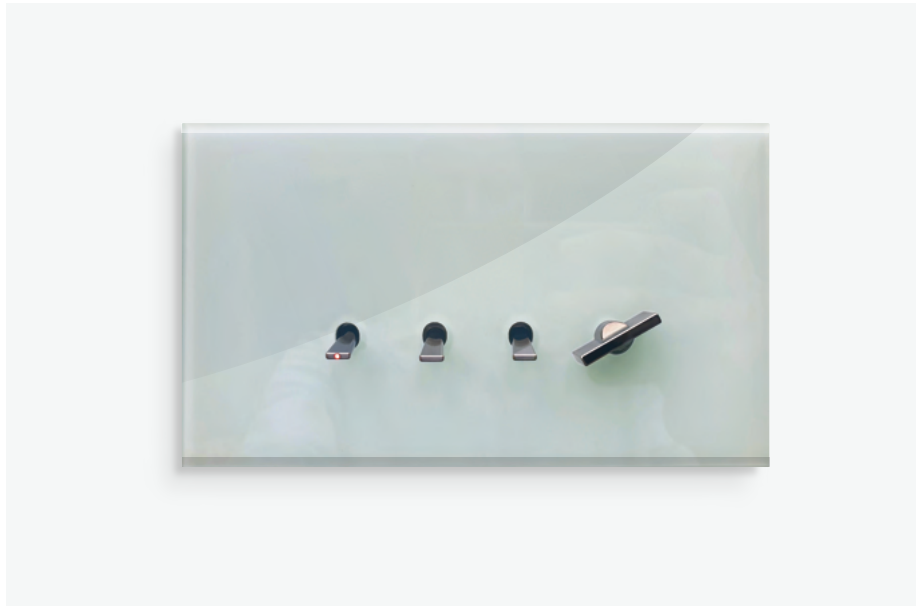

Solid Glass Plates with frames
Various colour options

Modules are mounted on bi-material frames using a unique snap-fit mechanism. This snap-fit mechanism is highly accurate thereby ensuring that all modules fit comfortably without the need of force. Location of the modules on the bi-material frames is controlled by this mechanism and it maintains uniform gaps between the modules. It uses locks that remain free from any stress after mounting.

3M Size Plate with 3 holes

Suitable for box size 4" x 3"
(100mm x 75mm)

Ice White
Metal Gray
Smoked Silver
Solid Black
Ultra White

TG313 .08
TG313 .09
TG313 .18
TG313 .19
TG313 .38

3M Size Plate with 6 holes

Suitable for box size 4" x 3"
(100mm x 75mm)

Ice White
Metal Gray
Smoked Silver
Solid Black
Ultra White

TG323 .08
TG323 .09
TG323 .18
TG323 .19
TG323 .38

3M Size Plate with 2 holes + 2M window

Suitable for box size 4" x 3"
(100mm x 75mm)

Ice White
Metal Gray
Smoked Silver
Solid Black
Ultra White

TG123 .08
TG123 .09
TG123 .18
TG123 .19
TG123 .38

3M Size Plate with 1 hole + 2M window

Suitable for box size 4" x 3"
(100mm x 75mm)

Ice White
Metal Gray
Smoked Silver
Solid Black
Ultra White

TG113 .08
TG113 .09
TG113 .18
TG113 .19
TG113 .38

3M Size Plate with 3M window

Suitable for box size 4" x 3"
(100mm x 75mm)

Ice White
Metal Gray
Smoked Silver
Solid Black
Ultra White

TG303 .08
TG303 .09
TG303 .18
TG303 .19
TG303 .38

4M Size Plate with 4 holes

For box size 5" x 3"
(135mm x 75mm)

Ice White
Metal Gray
Smoked Silver
Solid Black
Ultra White

TG414 .08
TG414 .09
TG414 .18
TG414 .19
TG414 .38

4M Size Plate with 8 holes

For box size 5" x 3"
(135mm x 75mm)

Ice White
Metal Gray
Smoked Silver
Solid Black
Ultra White

TG424 .08
TG424 .09
TG424 .18
TG424 .19
TG424 .38