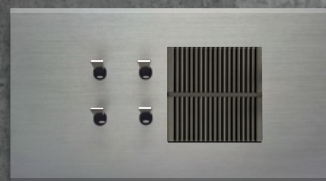

Electronic Bell  
2 Module

Quartz Gray

T5707 .02

Products like Speakers for Audio Music, Night Lights with Dimming Option, Step Marker Lamps, Prismatic Overdoor Bulkhead Indicators etc. when mounted with modular switches provide the necessary convenience in modern buildings apart from adding to the style quotient. These installations not only look