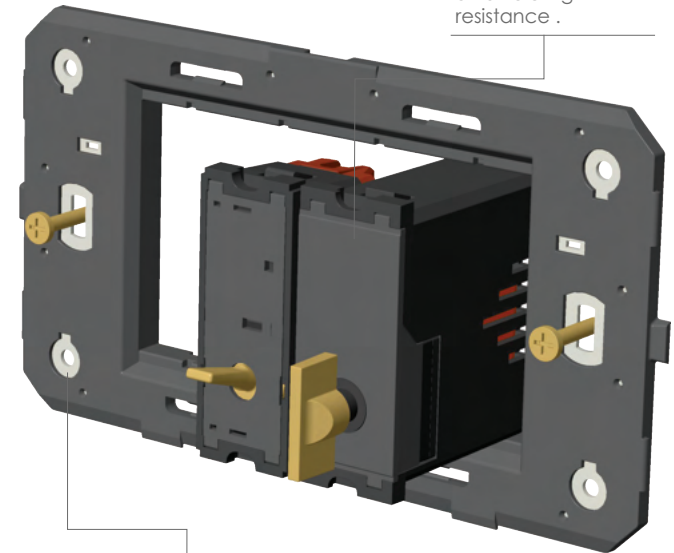

Bi-material frames that have high quality steel embeded inside thermoplastic. A result of advanced engineering, this combination leads to extra stiffness and tight tolerances for mounting of modules.