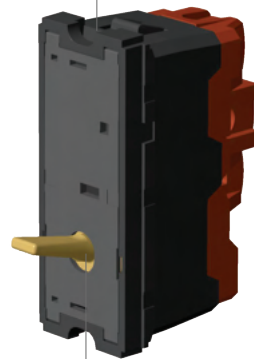

TG9 Series switches are available in Metal Chrome Glossy, Metal Chrome Matt, Metal Black Glossy, Metal Mellow Gold and Plastic Quartz Gray versions.